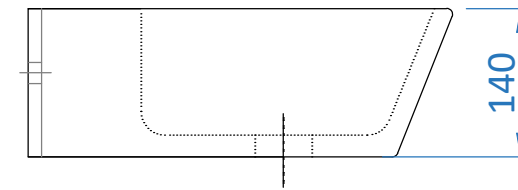

TOP VIEW

SIDE VIEW

BACK VIEW

Note: Lima plus art wash basin have two types of mounting option:

- 1- Table top
- 2- Wall hung

	ITEM CODE	
	ITEM TYPE	LIMA PLUS ART WASH BASIN
Somany Bathware Corporate Office : F-36, Sector-6, Noida - 201301, Uttar Pradesh Website : www.somanyceramics.com E-mail : marketing@somanyceramics.com Customer Service : customer.support@somanyceramics.com Toll free : 1800-1030-004	ITEM SIZE	500x400x140mm
	ALL DIMENSIONS ARE IN MM. (TOLERANCE ± 5 MM)	