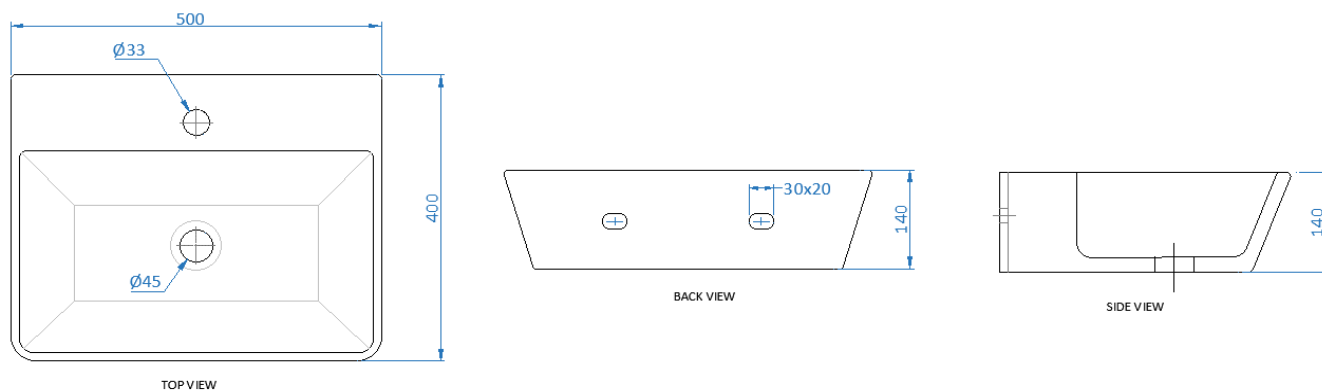

Product Images

Description	LIMA PLUS ART BASIN	
USP	Rectangular shape with tap hole, elongated installation holes, unique design, compatible with table top and wall hung basin.	
Colour	White	
Technical details	Tap hole diameter	$\varnothing 33 \pm 2\text{mm}$
	ID of waste outlet hole	$\varnothing 45 \pm 3\text{mm}$
	Vertical Outlet	
	Material	Ceramic - Vitreous China
Product Dimensions	500x400x140mm	
Product net weight	12.5kg(Approx)	
Product gross weight	13.2kg(Approx)	
Certifications	EN:14688:2015 All technical dimensions are in accordance to British standards and Bureau of Indian Standards	CE

Product Technical Drawing

DISCLAIMER: Our every effort has been made to ensure factual accuracy, the information presented subject to changes due to requirements in different sites, markets and/ or countries. All dimensions are in mm (Tolerance ± 5 MM). Somany reserves the right to make the necessary amendments at any time without prior notice.