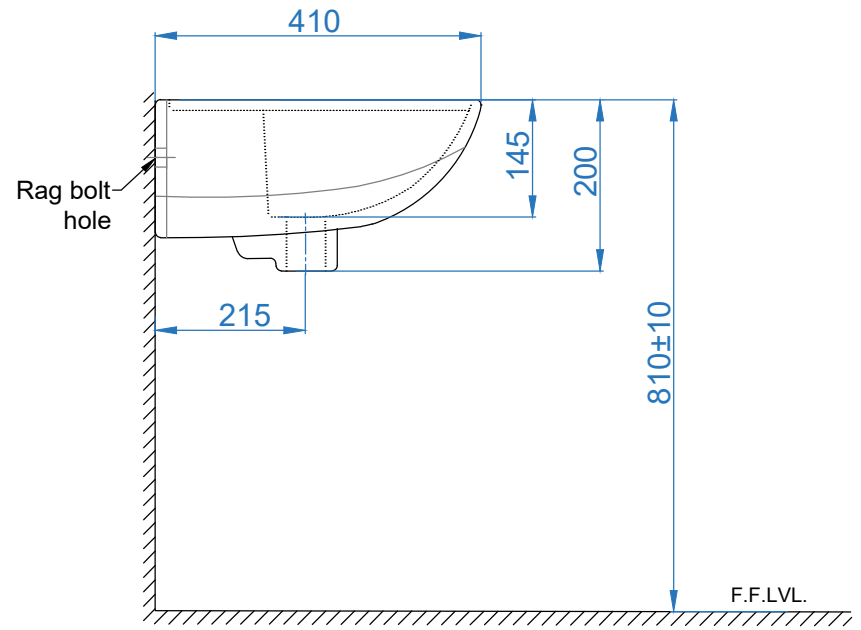

SIDE VIEW

Somany Bathware
Corporate Office : F-36, Sector-6, Noida - 201301, Uttar Pradesh
Website : www.somanyceramics.com
E-mail : marketing@somanyceramics.com
Customer Service : customer.support@somanyceramics.com
Toll free : 1800-1030-004

ITEM CODE	
ITEM TYPE	LUX WASH BASIN
ITEM SIZE	555x410x200mm
ALL DIMENSIONS ARE IN MM. (TOLERANCE ± 5 MM)