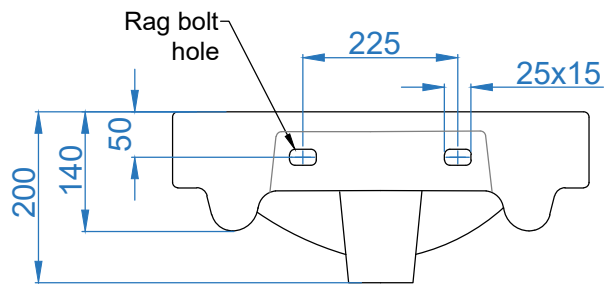

BACK VIEW

Somany Bathware
Corporate Office : F-36, Sector-6, Noida - 201301, Uttar Pradesh
Website : www.somanyceramics.com
E-mail : marketing@somanyceramics.com
Customer Service : customer.support@somanyceramics.com
Toll free : 1800-1030-004

ITEM CODE	
ITEM TYPE	LUX WASH BASIN
ITEM SIZE	555x410x200mm
ALL DIMENSIONS ARE IN MM. (TOLERANCE ± 5 MM)