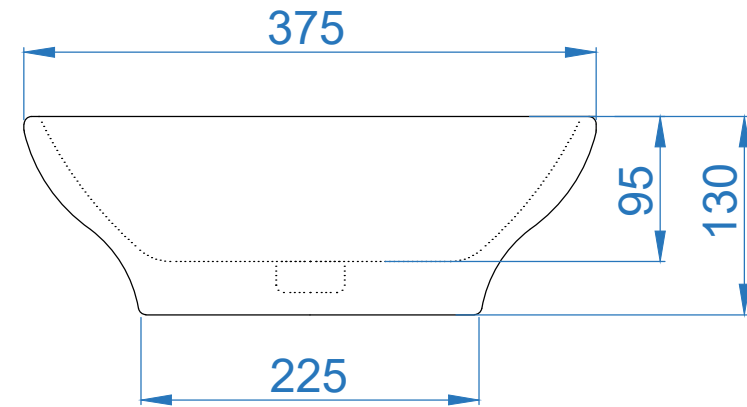

TOP VIEW

FRONT VIEW

	ITEM CODE	
	ITEM TYPE	Lotus Art Basin
Somany Bathware Corporate Office : F-36, Sector-6, Noida - 201301, Uttar Pradesh Website : www.somanyceramics.com E-mail : marketing@somanyceramics.com Customer Service : customer.support@somanyceramics.com Toll free : 1800-1030-004	ITEM SIZE	375x315x130mm
	ALL DIMENSIONS ARE IN MM. (TOLERANCE ± 5 MM)	