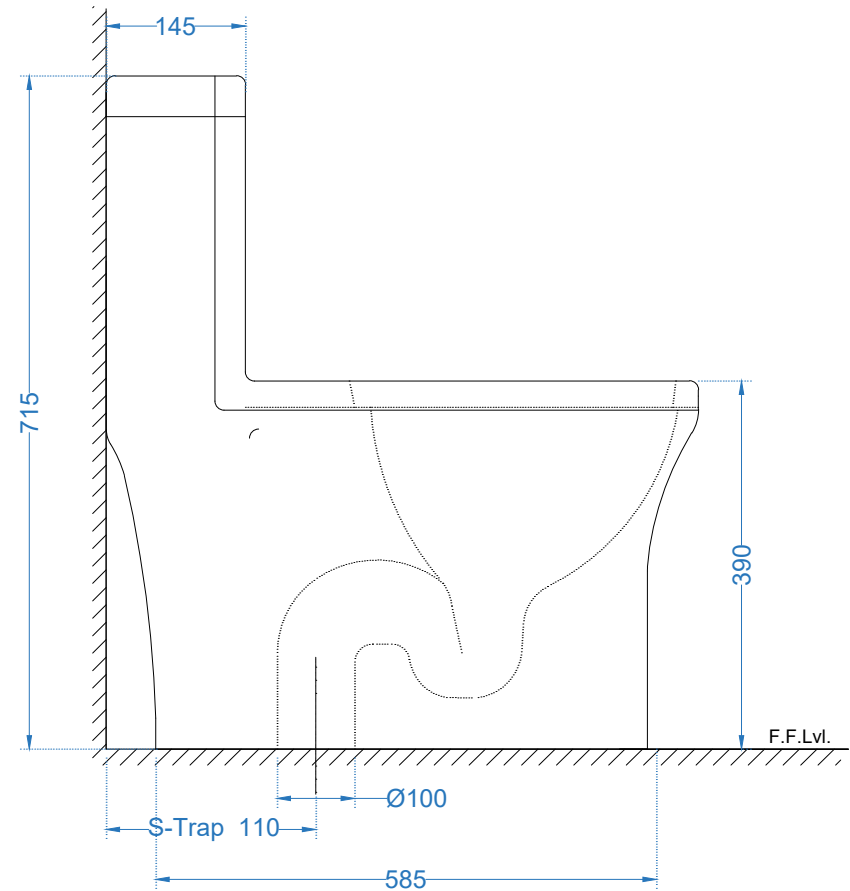

TOP VIEW

SIDE VIEW

SOMANY
Bathware

Somany Bathware

Corporate Office : F-36, Sector-6, Noida - 201301, Uttar Pradesh
 Website : www.somanyceramics.com
 E-mail : marketing@somanyceramics.com
 Customer Service : customer.support@somanyceramics.com
 Toll free : 1800-1030-004

ITEM CODE

ITEM TYPE

ITEM SIZE

ALL DIMENSIONS ARE IN MM.
(TOLERANCE ± 5 MM)

Marina One Piece Toilet
S-trap 110mm

360x700x715mm