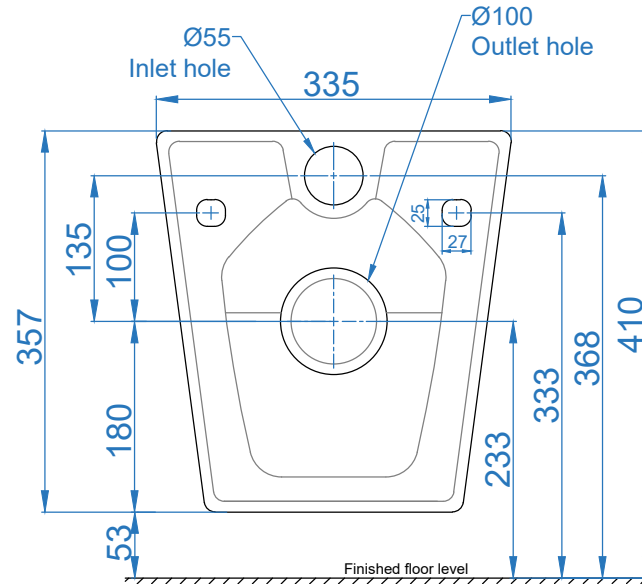

TOP VIEW

BACK VIEW

SIDE VIEW

	ITEM CODE	
	ITEM TYPE	MARINA WALL HUNG WC
Somany Bathware Corporate Office : F-36, Sector-6, Noida - 201301, Uttar Pradesh Website : www.somanyceramics.com E-mail : marketing@somanyceramics.com Customer Service : customer.support@somanyceramics.com Toll free : 1800-1030-004	ITEM SIZE	335x515x357mm
	ALL DIMENSIONS ARE IN MM. (TOLERANCE ± 5 MM)	