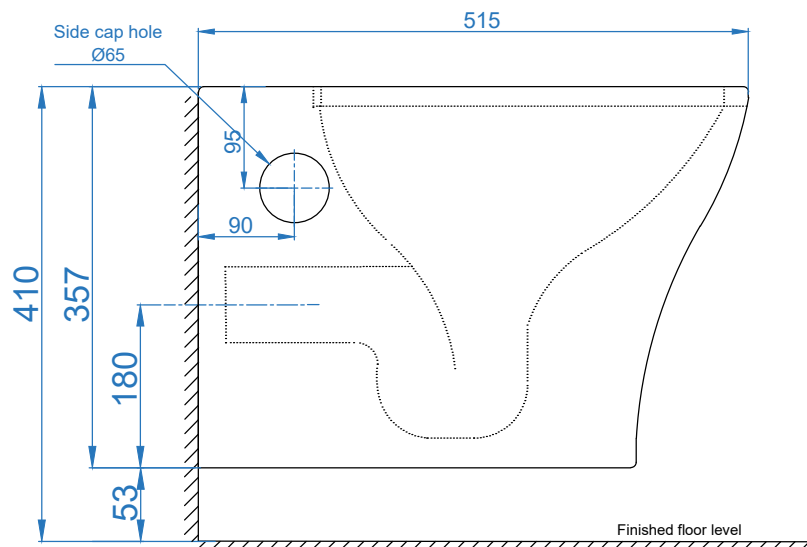

TOP VIEW

BACK VIEW

SIDE VIEW

	ITEM CODE	
	ITEM TYPE	MARINA WALL HUNG WC
Somany Bathware Corporate Office : F-36, Sector-6, Noida - 201301, Uttar Pradesh Website : www.somanyceramics.com E-mail : marketing@somanyceramics.com Customer Service : customer.support@somanyceramics.com Toll free : 1800-1030-004	ITEM SIZE	335x515x357mm
	ALL DIMENSIONS ARE IN MM. (TOLERANCE ± 5 MM)	