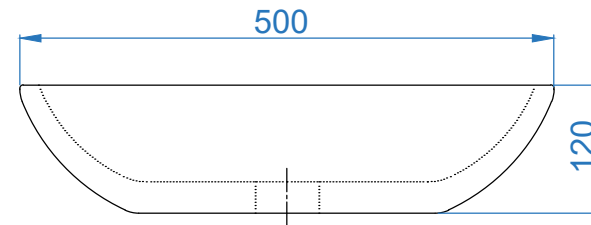

SIDE VIEW

SOMANY
Bathware

Somany Bathware
Corporate Office : F-36, Sector-6, Noida - 201301, Uttar Pradesh
Website : www.somanyceramics.com
E-mail : marketing@somanyceramics.com
Customer Service : customer.support@somanyceramics.com
Toll free : 1800-1030-004

ITEM CODE

ITEM TYPE

ITEM SIZE

MELODY WASH BASIN

500x365x120mm

ALL DIMENSIONS ARE IN MM.
(TOLERANCE $\pm$ 5 MM)