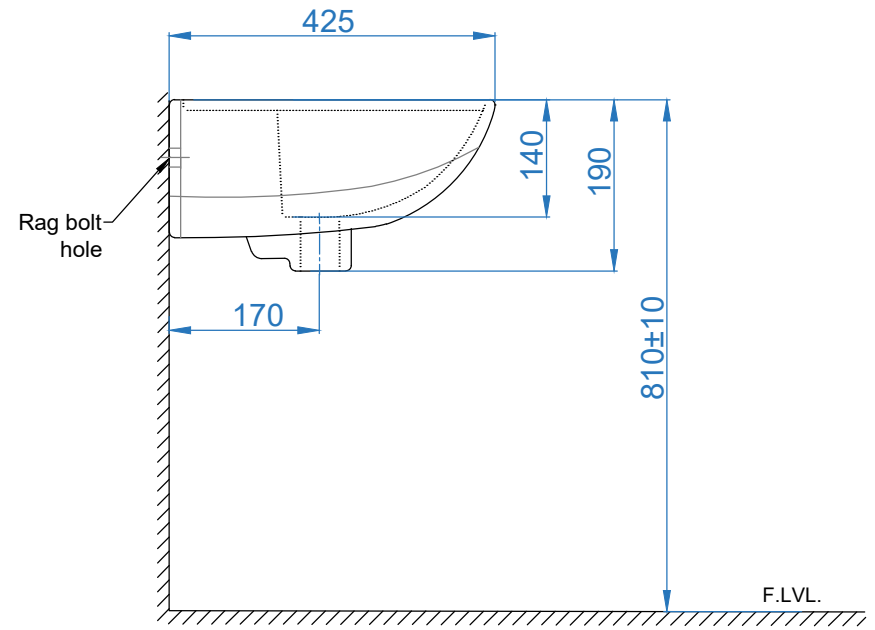

TOP VIEW

SIDE VIEW

BACK VIEW

	ITEM CODE	
	ITEM TYPE	METRO BASIN 200X400
<b>Somany Bathware</b> Corporate Office : F-36, Sector-6, Noida - 201301, Uttar Pradesh Website : www.somanyceramics.com E-mail : marketing@somanyceramics.com Customer Service : customer.support@somanyceramics.com Toll free : 1800-1030-004	ITEM SIZE	510x425x190mm
	ALL DIMENSIONS ARE IN MM. (TOLERANCE ± 5 MM)	