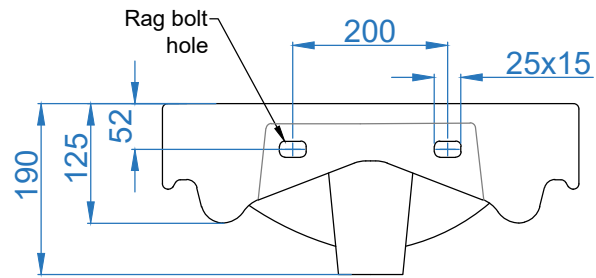

TOP VIEW

SIDE VIEW

BACK VIEW

	ITEM CODE	
	ITEM TYPE	METRO BASIN 200X400
<b>Somany Bathware</b> Corporate Office : F-36, Sector-6, Noida - 201301, Uttar Pradesh Website : www.somanyceramics.com E-mail : marketing@somanyceramics.com Customer Service : customer.support@somanyceramics.com Toll free : 1800-1030-004	ITEM SIZE	510x425x190mm
	ALL DIMENSIONS ARE IN MM. (TOLERANCE ± 5 MM)	