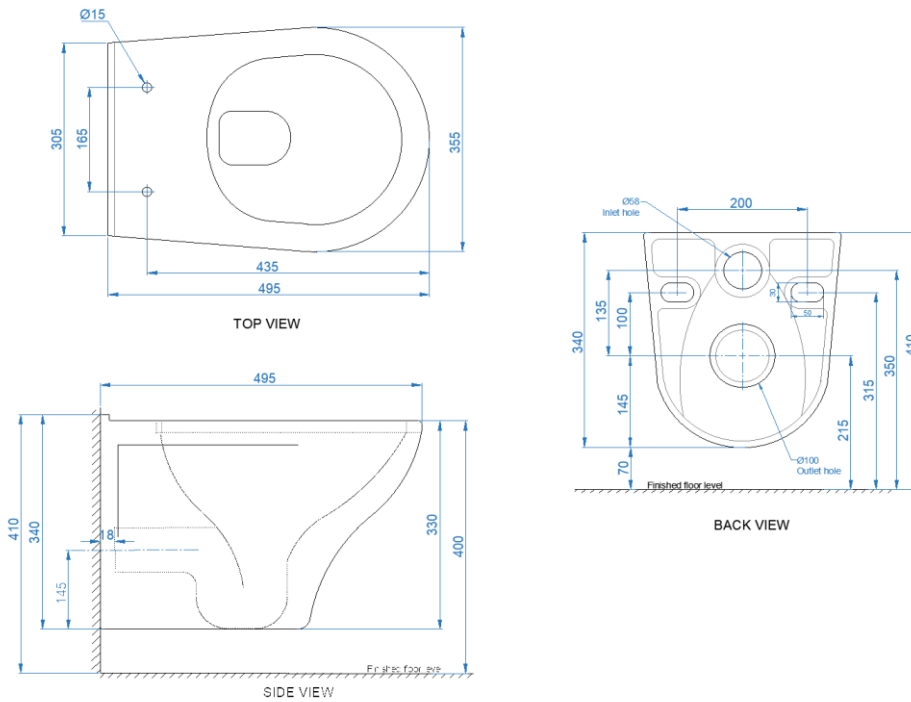

Product Images

Description	MIDO WALL HUNG WITH SEAT COVER	
USP	Open Rim, round Shape, compact design, easy installation, elongated installation holes, suitable for the smaller washroom , dual flush 3/6 Lpf, soft close PP seat cover.	
Colour	White	
Technical details	Internal diameter of inlet hole $\varnothing 58 \pm 3$ mm	
	External diameter of outlet hole $\varnothing 100 \pm 5$ mm	
	Regular & dual advantages	
	Horizontal outlet	
	Material: Ceramic - Vitreous China	
Product Dimensions	390x305x160mm	
Product net weight	13.3kg(Approx)	
Product gross weight	16.9kg(Approx)	
Certifications	EN:14688:2015 All technical dimensions are in accordance to British standards and Bureau of Indian Standards	<b>CE</b>
Accessories provided	Seat cover, rag bolt, side cap, inlet & outlet gasket.	

Product Technical Drawing

DISCLAIMER: Our every effort has been made to ensure factual accuracy, the information presented subject to changes due to requirements in different sites, markets and/ or countries. All dimensions are in mm (Tolerance  $\pm 5$  MM). Somany reserves the right to make the necessary amendments at any time without prior notice.