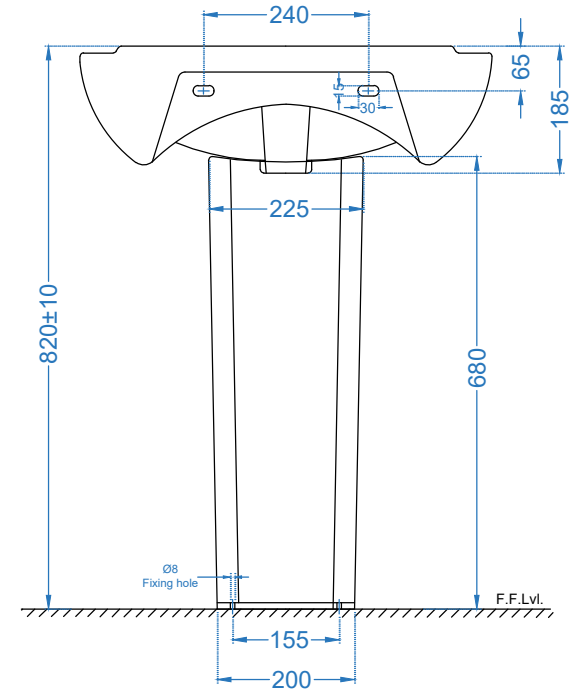

TOP VIEW

SIDE VIEW

BACK VIEW

**SOMANY**  
Bathware

**Somany Bathware**

Corporate Office : F-36, Sector-6, Noida - 201301, Uttar Pradesh  
 Website : www.somanyceramics.com  
 E-mail : marketing@somanyceramics.com  
 Customer Service : customer.support@somanyceramics.com  
 Toll free : 1800-1030-004

ITEM CODE

ITEM TYPE

ITEM SIZE

MINI RUBIX BASIN WITH  
FULL PEDESTAL

600x480x820 mm

ALL DIMENSIONS ARE IN MM.  
(TOLERANCE ± 5 MM)