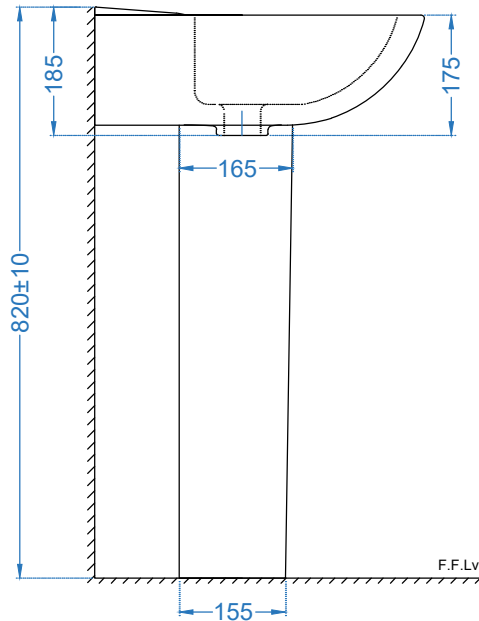

TOP VIEW

SIDE VIEW

BACK VIEW

**SOMANY**  
Bathware

**Somany Bathware**

Corporate Office : F-36, Sector-6, Noida - 201301, Uttar Pradesh  
 Website : www.somanyceramics.com  
 E-mail : marketing@somanyceramics.com  
 Customer Service : customer.support@somanyceramics.com  
 Toll free : 1800-1030-004

ITEM CODE

ITEM TYPE

ITEM SIZE

MINI RUBIX BASIN WITH  
FULL PEDESTAL

600x480x820 mm

ALL DIMENSIONS ARE IN MM.  
(TOLERANCE ± 5 MM)