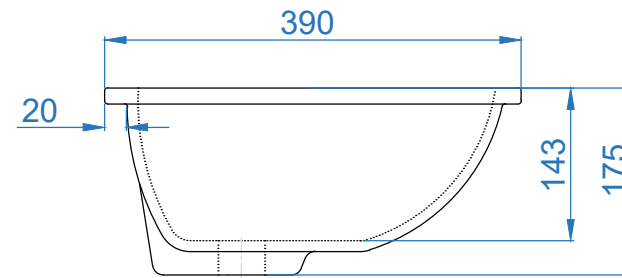

TOP VIEW

SIDE VIEW

	ITEM CODE	
	ITEM TYPE	MIST UNDER COUNTER BASIN
<b>Somany Bathware</b> Corporate Office : F-36, Sector-6, Noida - 201301, Uttar Pradesh Website : <a href="http://www.somanyceramics.com">www.somanyceramics.com</a> E-mail : <a href="mailto:marketing@somanyceramics.com">marketing@somanyceramics.com</a> Customer Service : <a href="mailto:customer.support@somanyceramics.com">customer.support@somanyceramics.com</a> Toll free : 1800-1030-004	ITEM SIZE	490x390x175mm
	ALL DIMENSIONS ARE IN MM. (TOLERANCE ± 5 MM)	