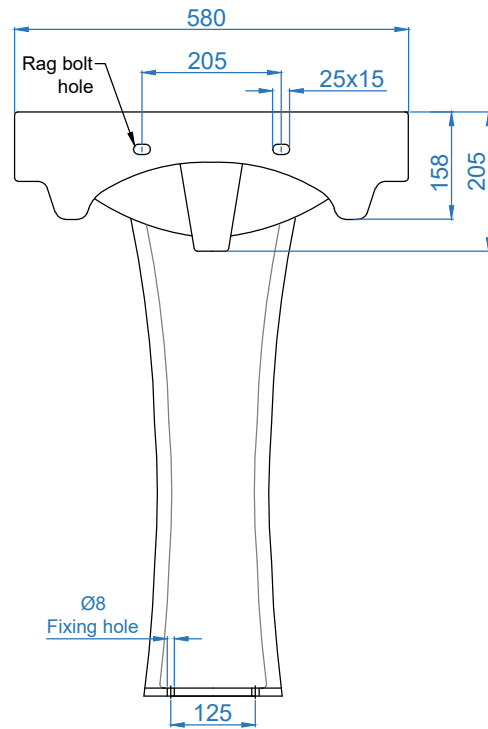

TOP VIEW

BACK VIEW

SIDE VIEW

	ITEM CODE	
	ITEM TYPE	MONACO WASH BASIN WITH FULL PEDESTAL
Somany Bathware Corporate Office : F-36, Sector-6, Noida - 201301, Uttar Pradesh Website : www.somanyceramics.com E-mail : marketing@somanyceramics.com Customer Service : customer.support@somanyceramics.com Toll free : 1800-1030-004	ITEM SIZE	580x435x860mm
		ALL DIMENSIONS ARE IN MM. (TOLERANCE ± 5 MM)