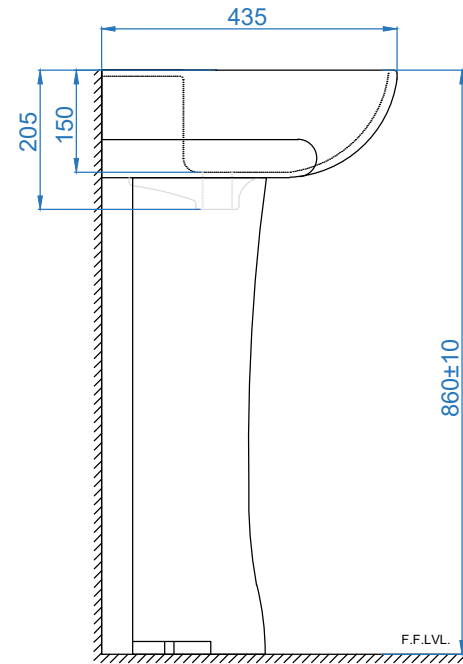

TOP VIEW

BACK VIEW

SIDE VIEW

	ITEM CODE	
	ITEM TYPE	MONACO WASH BASIN WITH FULL PEDESTAL
Somany Bathware Corporate Office : F-36, Sector-6, Noida - 201301, Uttar Pradesh Website : www.somanyceramics.com E-mail : marketing@somanyceramics.com Customer Service : customer.support@somanyceramics.com Toll free : 1800-1030-004	ITEM SIZE	580x435x860mm
		ALL DIMENSIONS ARE IN MM. (TOLERANCE ± 5 MM)