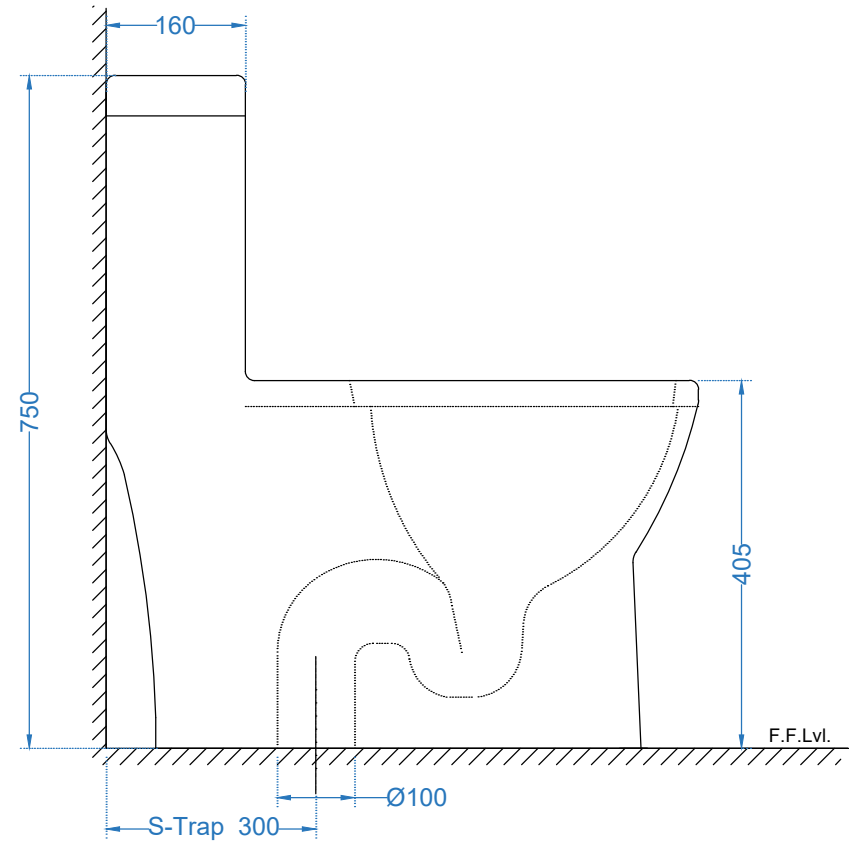

TOP VIEW

SIDE VIEW

	ITEM CODE	
	ITEM TYPE	Magnum One Piece Toilet S-trap-300
<b>Somany Bathware</b> Corporate Office : F-36, Sector-6, Noida - 201301, Uttar Pradesh Website : <a href="http://www.somanyceramics.com">www.somanyceramics.com</a> E-mail : <a href="mailto:marketing@somanyceramics.com">marketing@somanyceramics.com</a> Customer Service : <a href="mailto:customer.support@somanyceramics.com">customer.support@somanyceramics.com</a> Toll free : 1800-1030-004	ITEM SIZE	360x655x750mm
	ALL DIMENSIONS ARE IN MM. (TOLERANCE ± 5 MM)	