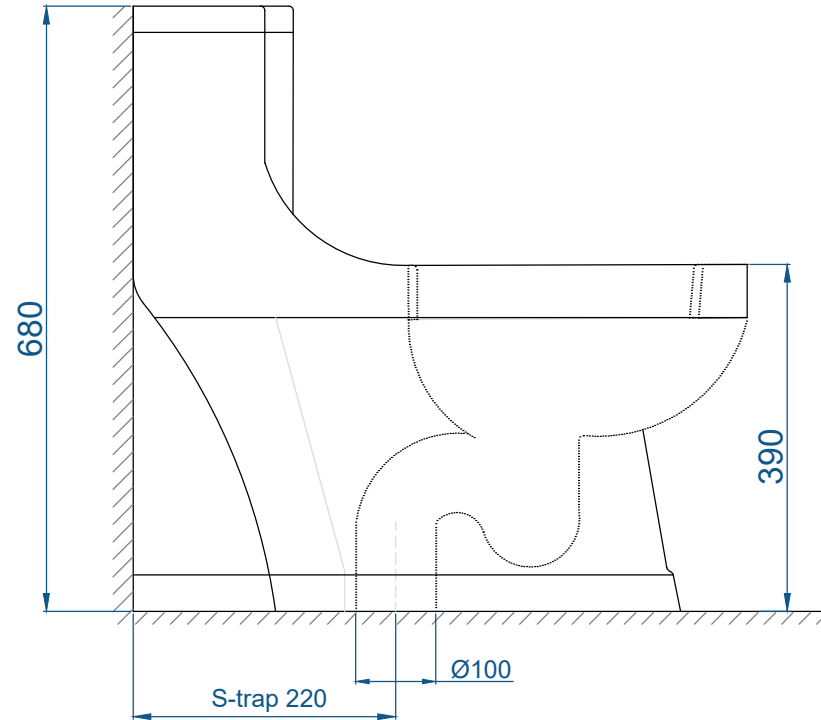

Top view

Side view

 <p>Somany Bathware Corporate Office : F-36, Sector-6, Noida - 201301, Uttar Pradesh Website : www.somanyceramics.com E-mail : marketing@somanyceramics.com Customer Service : customer.support@somanyceramics.com Toll free : 1800-1030-004</p>	ITEM CODE	
	ITEM TYPE	Mystique One Piece Toilet
	ITEM SIZE	370x690x680mm
	ALL DIMENSIONS ARE IN MM. (TOLERANCE ± 5 MM)	