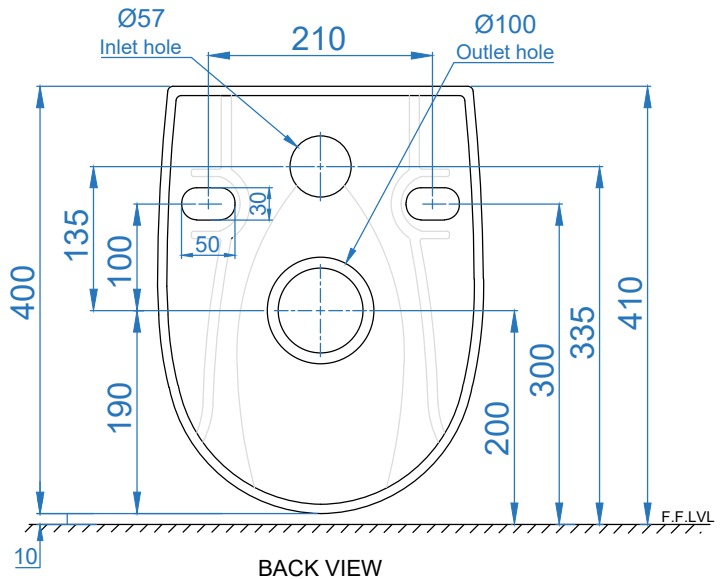

TOP VIEW

BACK VIEW

SIDE VIEW

	ITEM CODE	
	ITEM TYPE	NICK WALL HUNG
Somany Bathware Corporate Office : F-36, Sector-6, Noida - 201301, Uttar Pradesh Website : www.somanyceramics.com E-mail : marketing@somanyceramics.com Customer Service : customer.support@somanyceramics.com Toll free : 1800-1030-004	ITEM SIZE	350x510x400mm
	ALL DIMENSIONS ARE IN MM. (TOLERANCE ± 5 MM)	