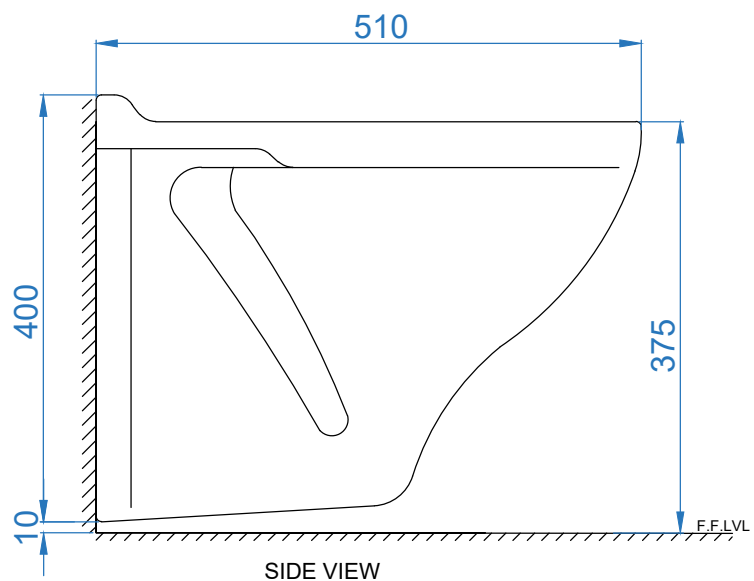

TOP VIEW

BACK VIEW

SIDE VIEW

	ITEM CODE	
	ITEM TYPE	NICK WALL HUNG
Somany Bathware Corporate Office : F-36, Sector-6, Noida - 201301, Uttar Pradesh Website : www.somanyceramics.com E-mail : marketing@somanyceramics.com Customer Service : customer.support@somanyceramics.com Toll free : 1800-1030-004	ITEM SIZE	350x510x400mm
	ALL DIMENSIONS ARE IN MM. (TOLERANCE ± 5 MM)	