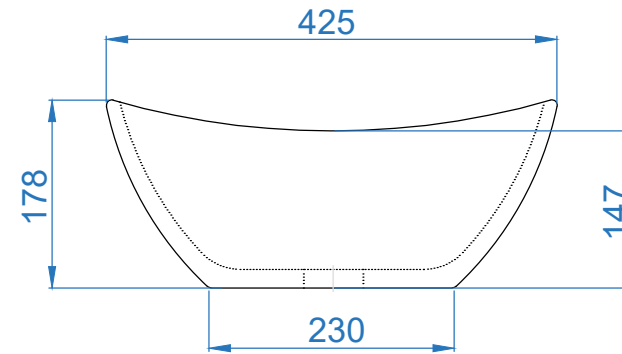

FRONT VIEW

Somany Bathware
Corporate Office : F-36, Sector-6, Noida - 201301, Uttar Pradesh
Website : www.somanyceramics.com
E-mail : marketing@somanyceramics.com
Customer Service : customer.support@somanyceramics.com
Toll free : 1800-1030-004

ITEM CODE	
ITEM TYPE	OLIVA ART BASIN
ITEM SIZE	425x340x178mm
ALL DIMENSIONS ARE IN MM. (TOLERANCE ± 5 MM)