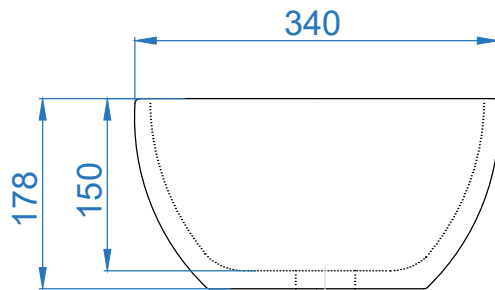

SIDE VIEW

Somany Bathware
Corporate Office : F-36, Sector-6, Noida - 201301, Uttar Pradesh
Website : www.somanyceramics.com
E-mail : marketing@somanyceramics.com
Customer Service : customer.support@somanyceramics.com
Toll free : 1800-1030-004

ITEM CODE	
ITEM TYPE	OLIVA ART BASIN
ITEM SIZE	425x340x178mm
ALL DIMENSIONS ARE IN MM. (TOLERANCE ± 5 MM)