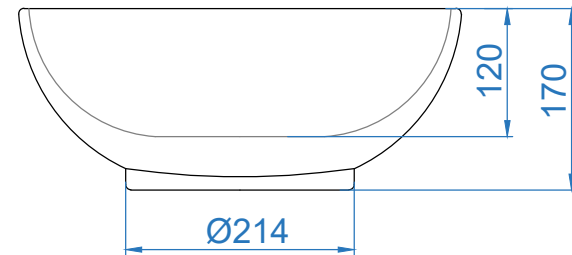

TOP VIEW

FRONT VIEW

	ITEM CODE	
	ITEM TYPE	OLIVE ART BASIN
Somany Bathware Corporate Office : F-36, Sector-6, Noida - 201301, Uttar Pradesh Website : www.somanyceramics.com E-mail : marketing@somanyceramics.com Customer Service : customer.support@somanyceramics.com Toll free : 1800-1030-004	ITEM SIZE	410x410x170mm
	ALL DIMENSIONS ARE IN MM. (TOLERANCE ± 5 MM)	