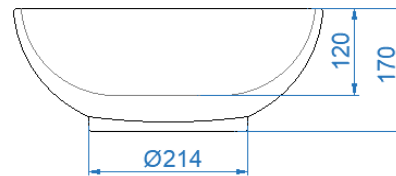

Description	OLIVE ART BASIN	
USP	Round shape table top basin, easy installation, suitable for small bathrooms, compact design, anti splash deep bowl.	
Colour	White	
Technical details	ID of waste outlet hole $\varnothing 45 \pm 3\text{mm}$	
	Vertical Outlet	
	Material: Ceramic - Vitreous China	
	Horizontal distance between bowl edge and the center line of the waste outlet hole $\leq 205\text{mm}$	
Product Dimensions	410x410x170mm	
Product net weight	9kg(Approx)	
Product gross weight	10kg(Approx)	
Certifications	EN:14688:2015	CE
	All technical dimensions are in accordance to British standards and Bureau of Indian Standards	

Product Technical Drawing

TOP VIEW

FRONT VIEW

DISCLAIMER: Our every effort has been made to ensure factual accuracy, the information presented subject to changes due to requirements in different sites, markets and/ or countries. All dimensions are in mm (Tolerance $\pm 5 \text{ MM}$). Somany reserves the right to make the necessary amendments at any time without prior notice.