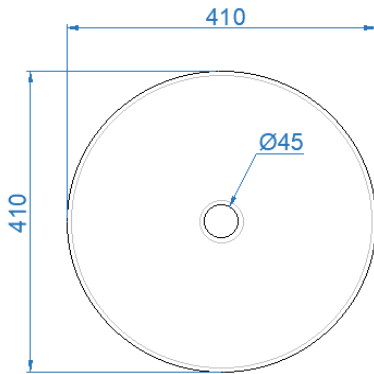

Description	OLIVE ART BASIN	
USP	Round shape table top basin, easy installation, suitable for small bathrooms, compact design, anti splash deep bowl.	
Colour	White	
Technical details	ID of waste outlet hole $\varnothing 45 \pm 3\text{mm}$	
	Vertical Outlet	
	Material: Ceramic - Vitreous China	
	Horizontal distance between bowl edge and the center line of the waste outlet hole $\leq 205\text{mm}$	
Product Dimensions	410x410x170mm	
Product net weight	9kg(Approx)	
Product gross weight	10kg(Approx)	
Certifications	EN:14688:2015	CE
	All technical dimensions are in accordance to British standards and Bureau of Indian Standards	

Product Technical Drawing

TOP VIEW

FRONT VIEW

DISCLAIMER: Our every effort has been made to ensure factual accuracy, the information presented subject to changes due to requirements in different sites, markets and/ or countries. All dimensions are in mm (Tolerance $\pm 5 \text{ MM}$). Somany reserves the right to make the necessary amendments at any time without prior notice.