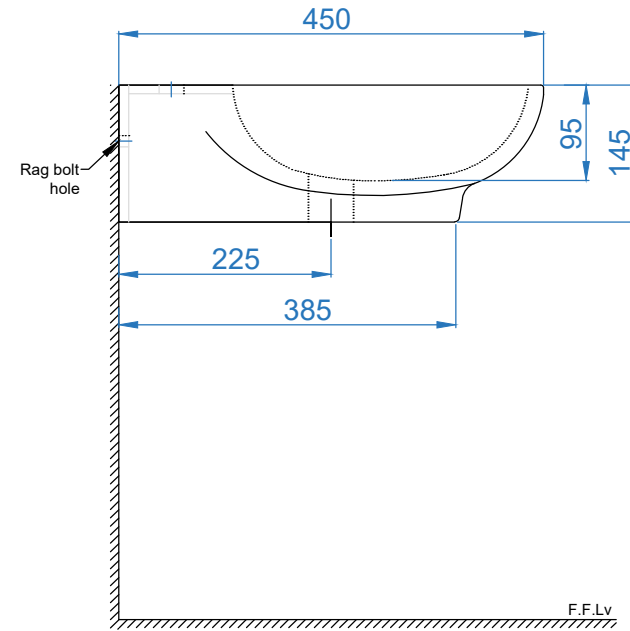

TOP VIEW

SIDE VIEW

BACK VIEW

Note: Oloona art basin have 2 types of mounting option

- 1- Table top mounting
- 2- Wall hung mounting

	ITEM CODE	
	ITEM TYPE	OLOONA ART BASIN
Somany Bathware Corporate Office : F-36, Sector-6, Noida - 201301, Uttar Pradesh Website : www.somanyceramics.com E-mail : marketing@somanyceramics.com Customer Service : customer.support@somanyceramics.com Toll free : 1800-1030-004	ITEM SIZE	530x450x145mm
	ALL DIMENSIONS ARE IN MM. (TOLERANCE ± 5 MM)	