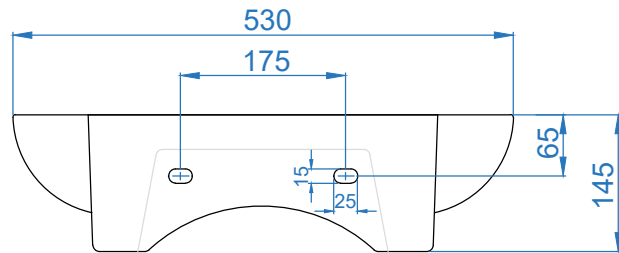

TOP VIEW

SIDE VIEW

BACK VIEW

Note: Oloona art basin have 2 types of mounting option

- 1- Table top mounting
- 2- Wall hung mounting

	ITEM CODE	
	ITEM TYPE	OLOONA ART BASIN
Somany Bathware Corporate Office : F-36, Sector-6, Noida - 201301, Uttar Pradesh Website : www.somanyceramics.com E-mail : marketing@somanyceramics.com Customer Service : customer.support@somanyceramics.com Toll free : 1800-1030-004	ITEM SIZE	530x450x145mm
	ALL DIMENSIONS ARE IN MM. (TOLERANCE ± 5 MM)	