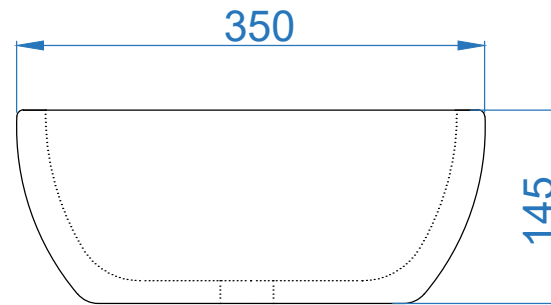

TOP VIEW

SIDE VIEW

 <p>Somany Bathware Corporate Office : F-36, Sector-6, Noida - 201301, Uttar Pradesh Website : www.somanyceramics.com E-mail : marketing@somanyceramics.com Customer Service : customer.support@somanyceramics.com Toll free : 1800-1030-004</p>	ITEM CODE	
	ITEM TYPE	OMEGA ART BASIN
	ITEM SIZE	350x350x145mm
	ALL DIMENSIONS ARE IN MM. (TOLERANCE ± 5 MM)	