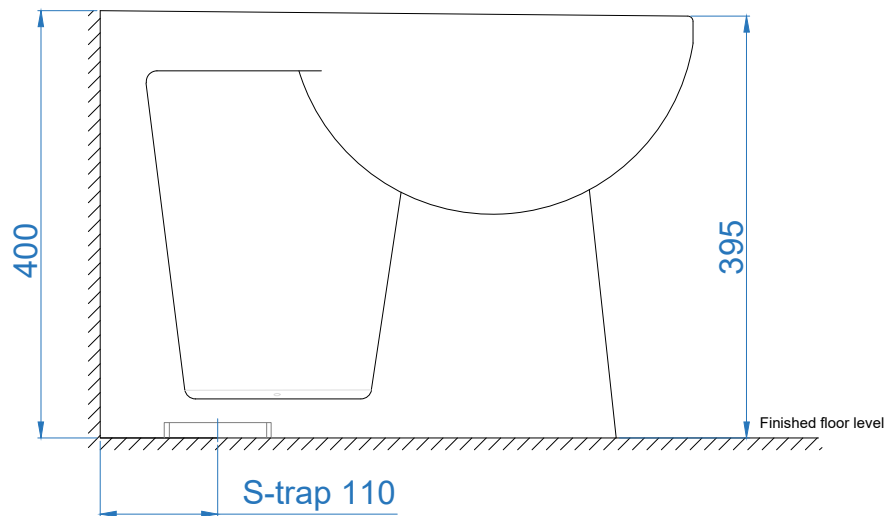

TOP VIEW

BACK VIEW

SIDE VIEW

	ITEM CODE	
	ITEM TYPE	ORBON BACK TO WALL HUNG WC
<b>Somany Bathware</b> Corporate Office : F-36, Sector-6, Noida - 201301, Uttar Pradesh Website : <a href="http://www.somanyceramics.com">www.somanyceramics.com</a> E-mail : <a href="mailto:marketing@somanyceramics.com">marketing@somanyceramics.com</a> Customer Service : <a href="mailto:customer.support@somanyceramics.com">customer.support@somanyceramics.com</a> Toll free : 1800-1030-004	ITEM SIZE	350x555x400mm
	ALL DIMENSIONS ARE IN MM. (TOLERANCE ± 5 MM)	