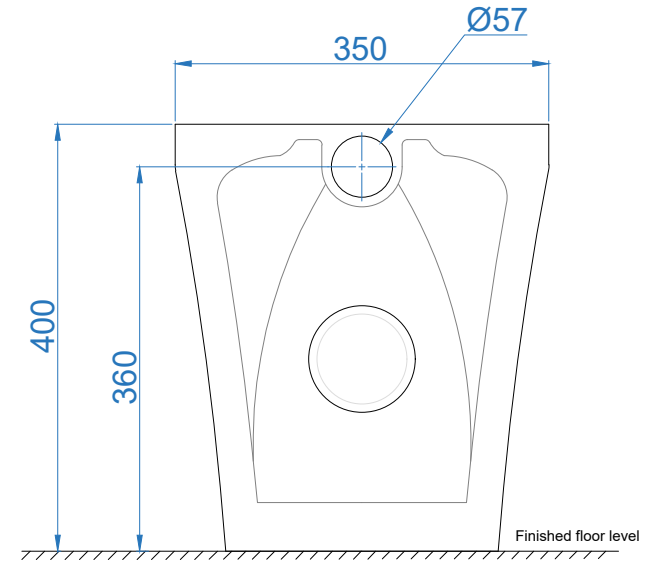

TOP VIEW

BACK VIEW

SIDE VIEW

	ITEM CODE	
	ITEM TYPE	ORBON BACK TO WALL HUNG WC
<b>Somany Bathware</b> Corporate Office : F-36, Sector-6, Noida - 201301, Uttar Pradesh Website : <a href="http://www.somanyceramics.com">www.somanyceramics.com</a> E-mail : <a href="mailto:marketing@somanyceramics.com">marketing@somanyceramics.com</a> Customer Service : <a href="mailto:customer.support@somanyceramics.com">customer.support@somanyceramics.com</a> Toll free : 1800-1030-004	ITEM SIZE	350x555x400mm
	ALL DIMENSIONS ARE IN MM. (TOLERANCE ± 5 MM)	