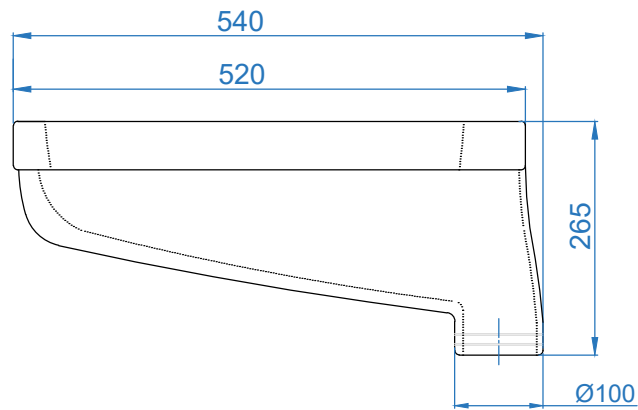

TOP VIEW

SIDE VIEW

BACK VIEW

SOMANY
Bathware

Somany Bathware

Corporate Office : F-36, Sector-6, Noida - 201301, Uttar Pradesh
 Website : www.somanyceramics.com
 E-mail : marketing@somanyceramics.com
 Customer Service : customer.support@somanyceramics.com
 Toll free : 1800-1030-004

ITEM CODE

ITEM TYPE

ITEM SIZE

ORISSA PAN 500MM

425x540x265mm

ALL DIMENSIONS ARE IN MM.
(TOLERANCE ± 5 MM)