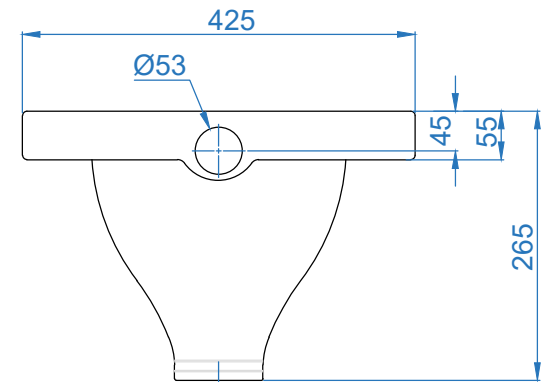

BACK VIEW

SOMANY
Bathware

Somany Bathware

Corporate Office : F-36, Sector-6, Noida - 201301, Uttar Pradesh
Website : www.somanyceramics.com
E-mail : marketing@somanyceramics.com
Customer Service : customer.support@somanyceramics.com
Toll free : 1800-1030-004

ITEM CODE

ITEM TYPE

ITEM SIZE

ORISSA PAN 500MM

425x540x265mm

ALL DIMENSIONS ARE IN MM.
(TOLERANCE ± 5 MM)