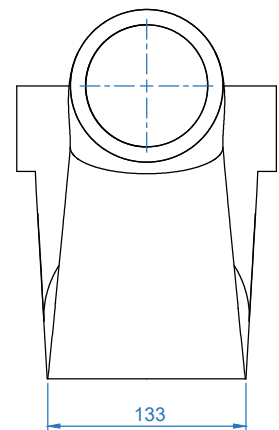

SOMANY^{TM}
Bathware

Somany Bathware

Corporate Office : F-36, Sector-6, Noida - 201301, Uttar Pradesh
Website : www.somanyceramics.com
E-mail : marketing@somanyceramics.com
Customer Service : customer.support@somanyceramics.com
Toll free : 1800-1030-004

ITEM CODE

ITEM TYPE

ITEM SIZE

P-TRAP

173x373x235mm

ALL DIMENSIONS ARE IN MM.
(TOLERANCE ± 5 MM)