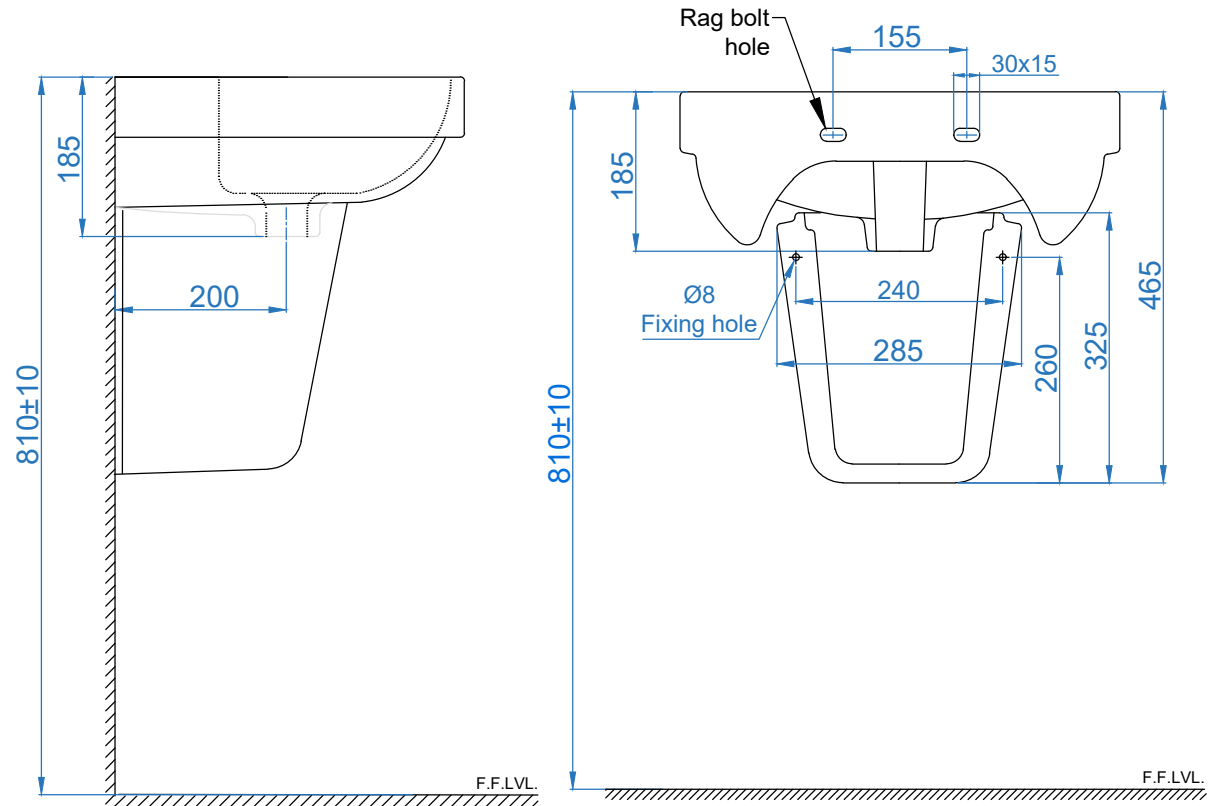

TOP VIEW

	ITEM CODE	
	ITEM TYPE	PABLO WASH BASIN WITH FULL PEDESTAL
<b>Somany Bathware</b> Corporate Office : F-36, Sector-6, Noida - 201301, Uttar Pradesh Website : <a href="http://www.somanyceramics.com">www.somanyceramics.com</a> E-mail : <a href="mailto:marketing@somanyceramics.com">marketing@somanyceramics.com</a> Customer Service : <a href="mailto:customer.support@somanyceramics.com">customer.support@somanyceramics.com</a> Toll free : 1800-1030-004	ITEM SIZE	510x405x465mm
	ALL DIMENSIONS ARE IN MM. (TOLERANCE ± 5 MM)	