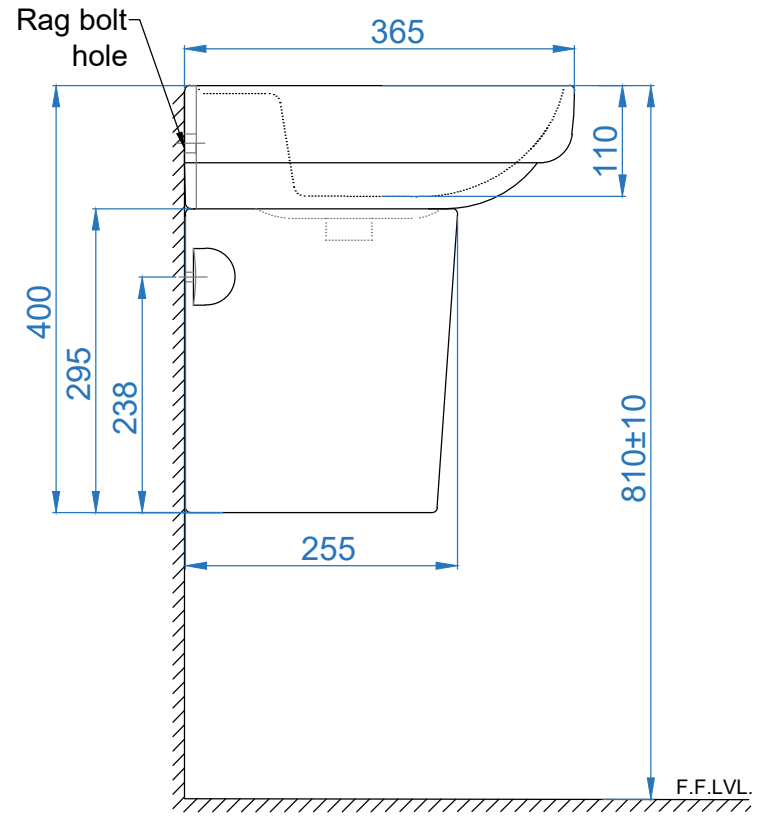

TOP VIEW

SIDE VIEW

BACK VIEW

	ITEM CODE	
	ITEM TYPE	PARIS WASH BASIN WITH HALF PEDESTAL
<b>Somany Bathware</b> Corporate Office : F-36, Sector-6, Noida - 201301, Uttar Pradesh Website : <a href="http://www.somanyceramics.com">www.somanyceramics.com</a> E-mail : <a href="mailto:marketing@somanyceramics.com">marketing@somanyceramics.com</a> Customer Service : <a href="mailto:customer.support@somanyceramics.com">customer.support@somanyceramics.com</a> Toll free : 1800-1030-004	ITEM SIZE	410x365x400mm
	ALL DIMENSIONS ARE IN MM. (TOLERANCE ± 5 MM)	