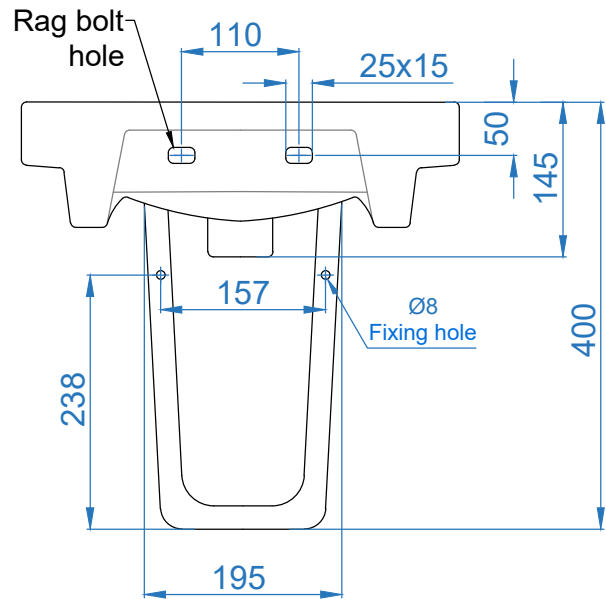

TOP VIEW

SIDE VIEW

BACK VIEW

	ITEM CODE	
	ITEM TYPE	PARIS WASH BASIN WITH HALF PEDESTAL
<b>Somany Bathware</b> Corporate Office : F-36, Sector-6, Noida - 201301, Uttar Pradesh Website : <a href="http://www.somanyceramics.com">www.somanyceramics.com</a> E-mail : <a href="mailto:marketing@somanyceramics.com">marketing@somanyceramics.com</a> Customer Service : <a href="mailto:customer.support@somanyceramics.com">customer.support@somanyceramics.com</a> Toll free : 1800-1030-004	ITEM SIZE	410x365x400mm
	ALL DIMENSIONS ARE IN MM. (TOLERANCE ± 5 MM)	