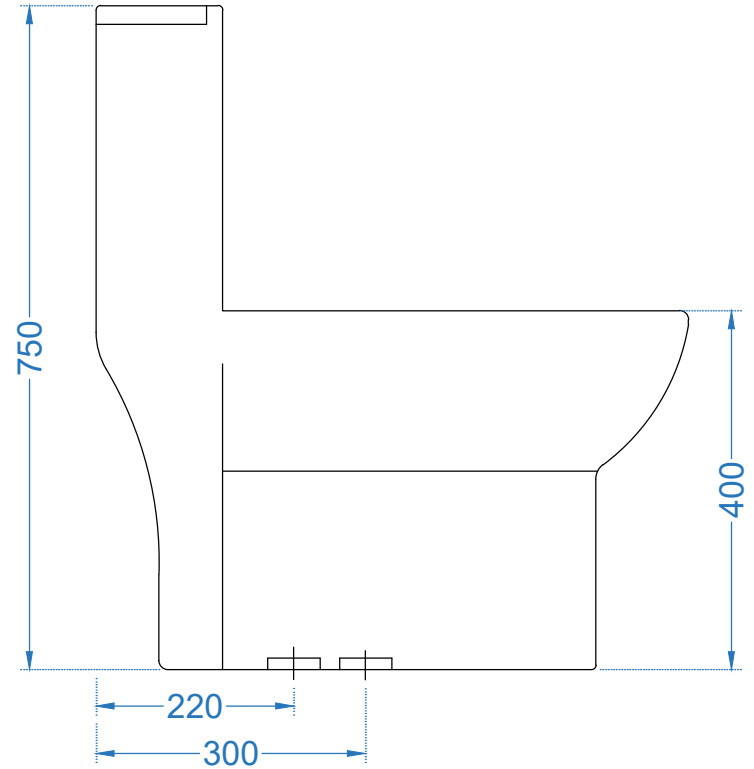

TOP VIEW

SIDE VIEW

**SOMANY**  
Bathware

**Somany Bathware**

Corporate Office : F-36, Sector-6, Noida - 201301, Uttar Pradesh  
 Website : [www.somanyceramics.com](http://www.somanyceramics.com)  
 E-mail : [marketing@somanyceramics.com](mailto:marketing@somanyceramics.com)  
 Customer Service : [customer.support@somanyceramics.com](mailto:customer.support@somanyceramics.com)  
 Toll free : 1800-1030-004

ITEM CODE

ITEM TYPE

ITEM SIZE

**PEEZO One Piece Toilet**

355x660x750mm

ALL DIMENSIONS ARE IN MM.  
(TOLERANCE  $\pm$  5 MM)