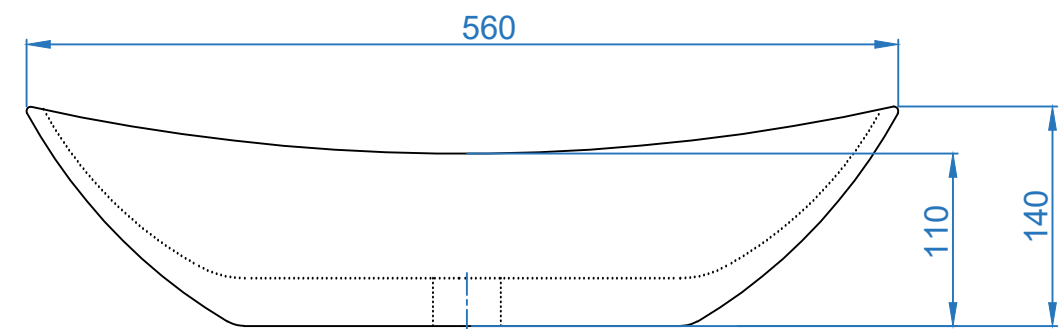

TOP VIEW

FRONT VIEW

	ITEM CODE	
	ITEM TYPE	PLATTER ART BASIN
Somany Bathware Corporate Office : F-36, Sector-6, Noida - 201301, Uttar Pradesh Website : www.somanyceramics.com E-mail : marketing@somanyceramics.com Customer Service : customer.support@somanyceramics.com Toll free : 1800-1030-004	ITEM SIZE	560x325x140mm
	ALL DIMENSIONS ARE IN MM. (TOLERANCE ± 5 MM)	