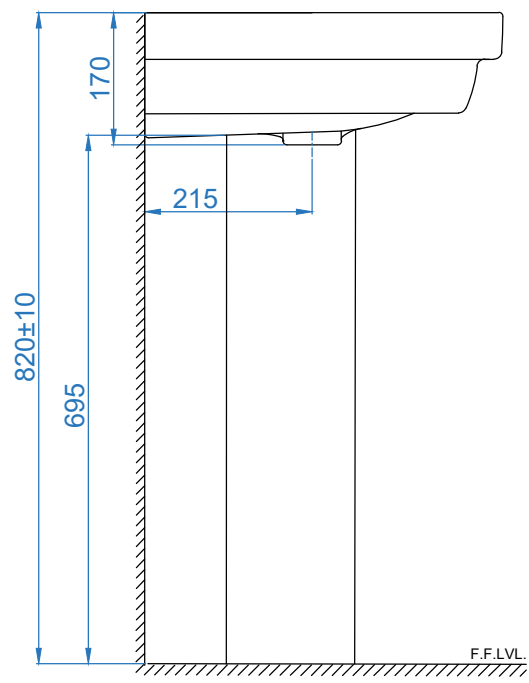

WASH BASIN : PLUTO  
 FULL PEDESTAL : SATURN

TOP VIEW

BACK VIEW

SIDE VIEW

	ITEM CODE	
	ITEM TYPE	PLUTO WASH BASIN WITH FULL PEDESTAL
<b>Somany Bathware</b> Corporate Office : F-36, Sector-6, Noida - 201301, Uttar Pradesh Website : www.somanyceramics.com E-mail : marketing@somanyceramics.com Customer Service : customer.support@somanyceramics.com Toll free : 1800-1030-004	ITEM SIZE	630x460x820mm
	ALL DIMENSIONS ARE IN MM. (TOLERANCE ± 5 MM)	