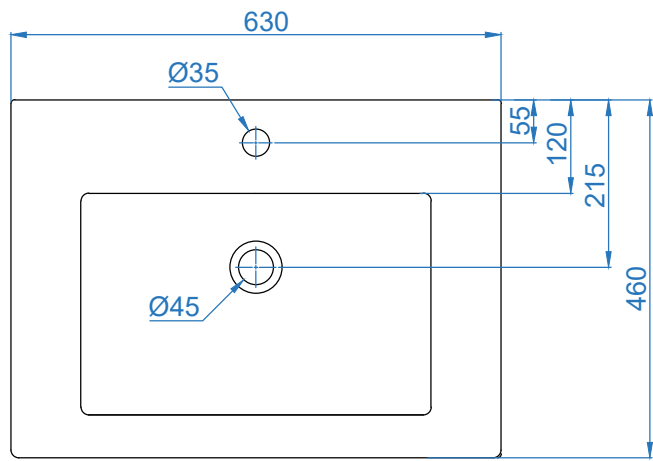

WASH BASIN : PLUTO  
 FULL PEDESTAL : SATURN

TOP VIEW

BACK VIEW

SIDE VIEW

	ITEM CODE	
	ITEM TYPE	PLUTO WASH BASIN WITH FULL PEDESTAL
<b>Somany Bathware</b> Corporate Office : F-36, Sector-6, Noida - 201301, Uttar Pradesh Website : www.somanyceramics.com E-mail : marketing@somanyceramics.com Customer Service : customer.support@somanyceramics.com Toll free : 1800-1030-004	ITEM SIZE	630x460x820mm
	ALL DIMENSIONS ARE IN MM. (TOLERANCE ± 5 MM)	