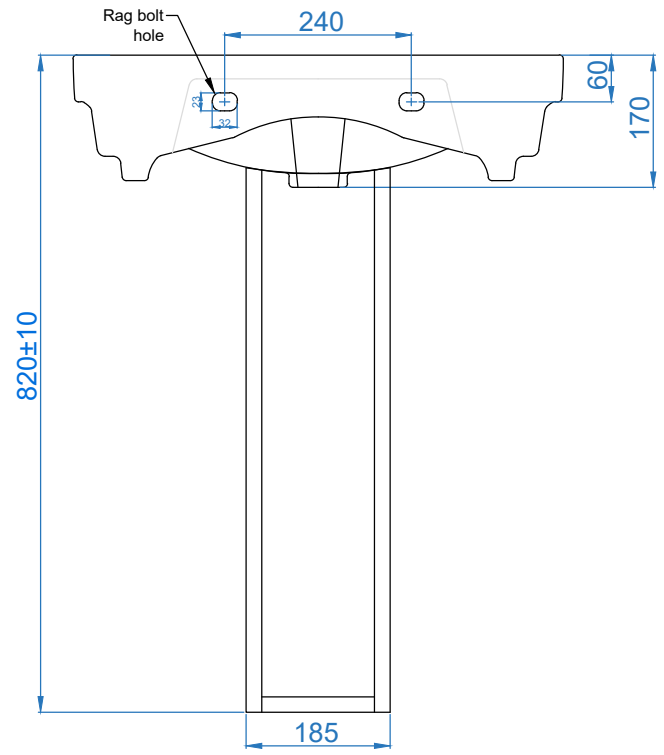

WASH BASIN : PLUTO  
 FULL PEDESTAL : SATURN

TOP VIEW

BACK VIEW

SIDE VIEW

	ITEM CODE	
	ITEM TYPE	PLUTO WASH BASIN WITH FULL PEDESTAL
<b>Somany Bathware</b> Corporate Office : F-36, Sector-6, Noida - 201301, Uttar Pradesh Website : www.somanyceramics.com E-mail : marketing@somanyceramics.com Customer Service : customer.support@somanyceramics.com Toll free : 1800-1030-004	ITEM SIZE	630x460x820mm
	ALL DIMENSIONS ARE IN MM. (TOLERANCE ± 5 MM)	