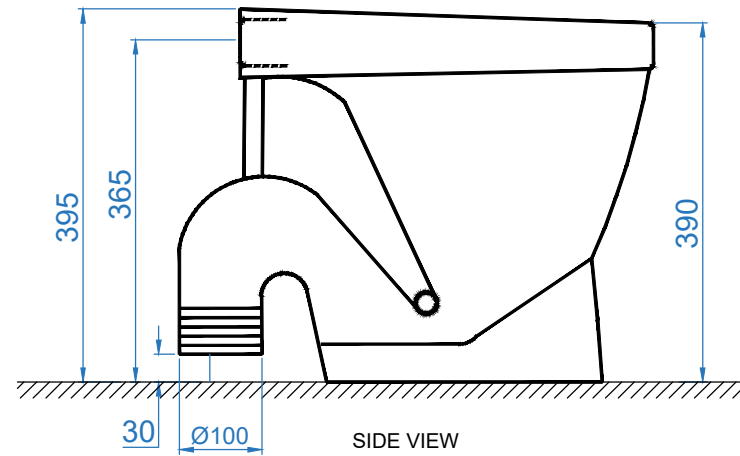

TOP VIEW

SIDE VIEW

BACK VIEW

	ITEM CODE	
	ITEM TYPE	QUORO EWC S-TRAP
<b>Somany Bathware</b> Corporate Office : F-36, Sector-6, Noida - 201301, Uttar Pradesh Website : <a href="http://www.somanyceramics.com">www.somanyceramics.com</a> E-mail : <a href="mailto:marketing@somanyceramics.com">marketing@somanyceramics.com</a> Customer Service : <a href="mailto:customer.support@somanyceramics.com">customer.support@somanyceramics.com</a> Toll free : 1800-1030-004	ITEM SIZE	340x515x400mm
	ALL DIMENSIONS ARE IN MM. (TOLERANCE ± 5 MM)	