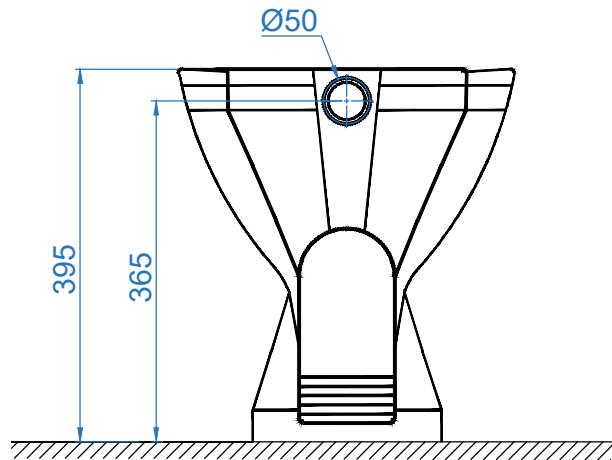

TOP VIEW

SIDE VIEW

BACK VIEW

	ITEM CODE	
	ITEM TYPE	QUORO EWC S-TRAP
<b>Somany Bathware</b> Corporate Office : F-36, Sector-6, Noida - 201301, Uttar Pradesh Website : <a href="http://www.somanyceramics.com">www.somanyceramics.com</a> E-mail : <a href="mailto:marketing@somanyceramics.com">marketing@somanyceramics.com</a> Customer Service : <a href="mailto:customer.support@somanyceramics.com">customer.support@somanyceramics.com</a> Toll free : 1800-1030-004	ITEM SIZE	340x515x400mm
	ALL DIMENSIONS ARE IN MM. (TOLERANCE ± 5 MM)	