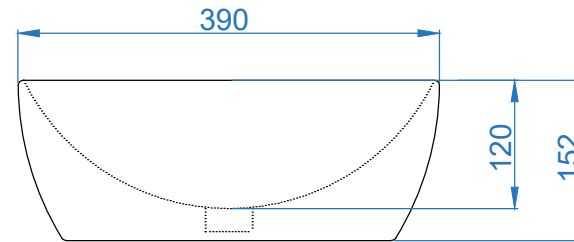

TOP VIEW

SIDE VIEW

	ITEM CODE	
	ITEM TYPE	REAL ART BASIN
Somany Bathware Corporate Office : F-36, Sector-6, Noida - 201301, Uttar Pradesh Website : www.somanyceramics.com E-mail : marketing@somanyceramics.com Customer Service : customer.support@somanyceramics.com Toll free : 1800-1030-004	ITEM SIZE	485x390x152mm
	ALL DIMENSIONS ARE IN MM. (TOLERANCE ± 5 MM)	