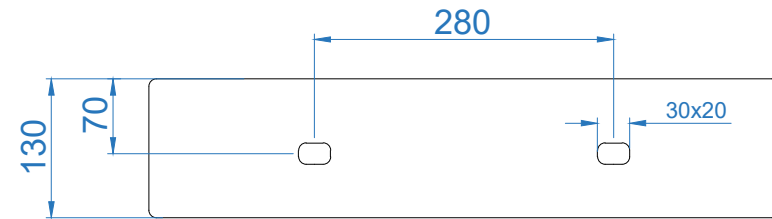

BACK VIEW

SOMANY
Bathware

Somany Bathware
Corporate Office : F-36, Sector-6, Noida - 201301, Uttar Pradesh
Website : www.somanyceramics.com
E-mail : marketing@somanyceramics.com
Customer Service : customer.support@somanyceramics.com
Toll free : 1800-1030-004

ITEM CODE

ITEM TYPE

ITEM SIZE

SANARIUS Art Basin

590x430x130mm

ALL DIMENSIONS ARE IN MM.
(TOLERANCE ± 5 MM)