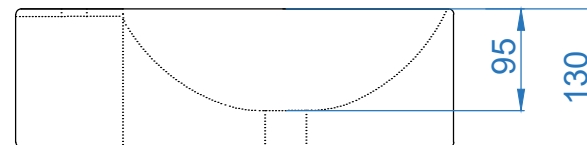

SIDE VIEW

SOMANY
Bathware

Somany Bathware

Corporate Office : F-36, Sector-6, Noida - 201301, Uttar Pradesh
Website : www.somanyceramics.com
E-mail : marketing@somanyceramics.com
Customer Service : customer.support@somanyceramics.com
Toll free : 1800-1030-004

ITEM CODE

ITEM TYPE

ITEM SIZE

SANDY ART WASH BASIN

510x410x130mm

ALL DIMENSIONS ARE IN MM.
(TOLERANCE ± 5 MM)