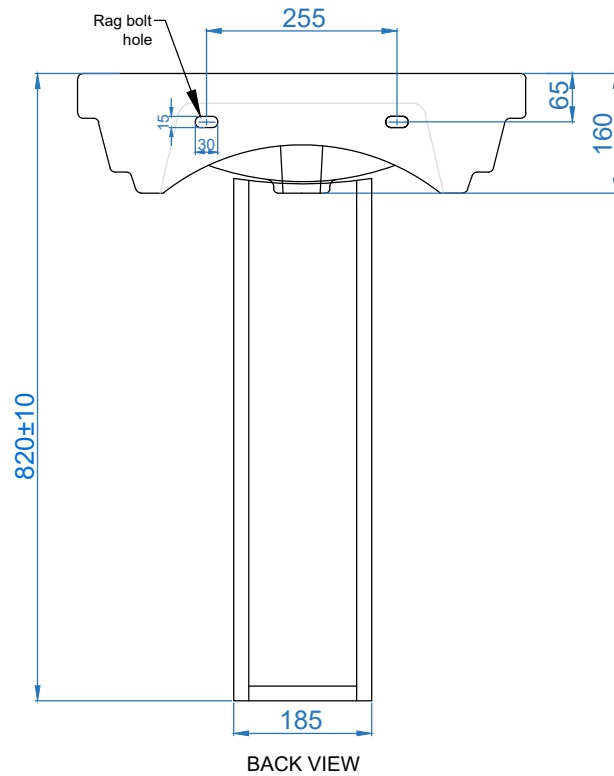

BACK VIEW

SOMANY
Bathware

Somany Bathware

Corporate Office : F-36, Sector-6, Noida - 201301, Uttar Pradesh
Website : www.somanyceramics.com
E-mail : marketing@somanyceramics.com
Customer Service : customer.support@somanyceramics.com
Toll free : 1800-1030-004

ITEM CODE

ITEM TYPE

ITEM SIZE

ALL DIMENSIONS ARE IN MM.
(TOLERANCE ± 5 MM)

SATURN WASH BASIN
WITH FULL PEDESTAL

600x420x820mm