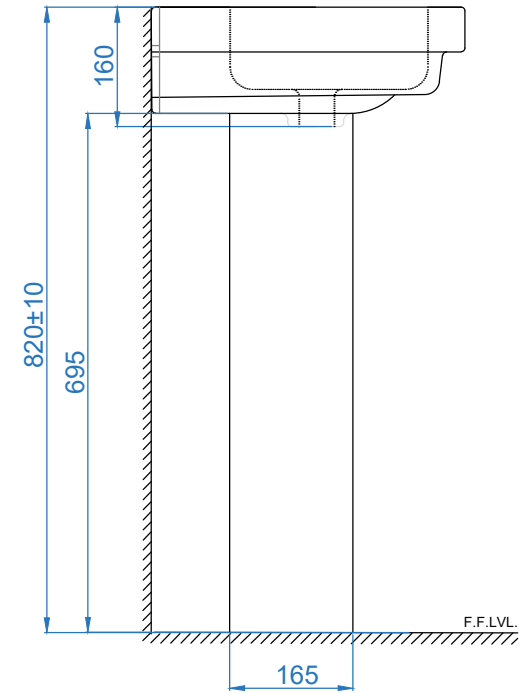

SIDE VIEW

SOMANY
Bathware

Somany Bathware

Corporate Office : F-36, Sector-6, Noida - 201301, Uttar Pradesh
Website : www.somanyceramics.com
E-mail : marketing@somanyceramics.com
Customer Service : customer.support@somanyceramics.com
Toll free : 1800-1030-004

ITEM CODE

ITEM TYPE

ITEM SIZE

ALL DIMENSIONS ARE IN MM.
(TOLERANCE ± 5 MM)

SATURN WASH BASIN
WITH FULL PEDESTAL

600x420x820mm