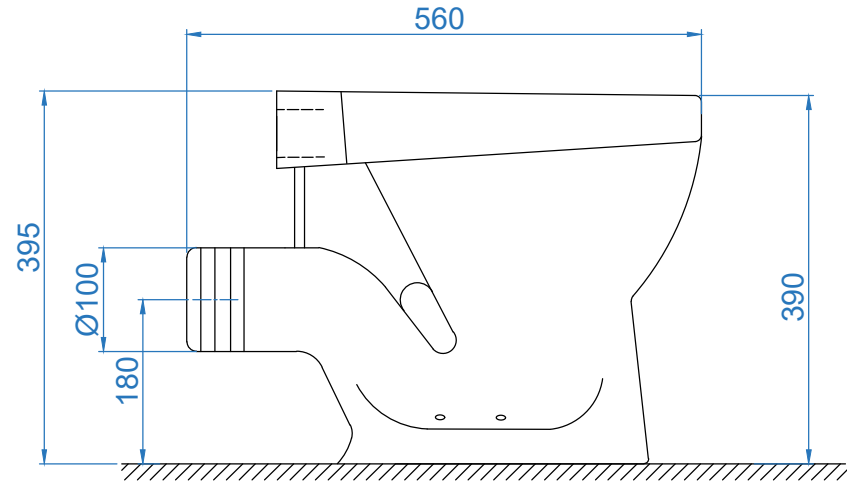

TOP VIEW

SIDE VIEW

BACK VIEW

<b>SOMANY</b> Bathware	ITEM CODE	
	ITEM TYPE	SMART EWC P-TRAP
<b>Somany Bathware</b> Corporate Office : F-36, Sector-6, Noida - 201301, Uttar Pradesh Website : <a href="http://www.somanyceramics.com">www.somanyceramics.com</a> E-mail : <a href="mailto:marketing@somanyceramics.com">marketing@somanyceramics.com</a> Customer Service : <a href="mailto:customer.support@somanyceramics.com">customer.support@somanyceramics.com</a> Toll free : 1800-1030-004	ITEM SIZE	360x560x395mm
	ALL DIMENSIONS ARE IN MM. (TOLERANCE ± 5 MM)	