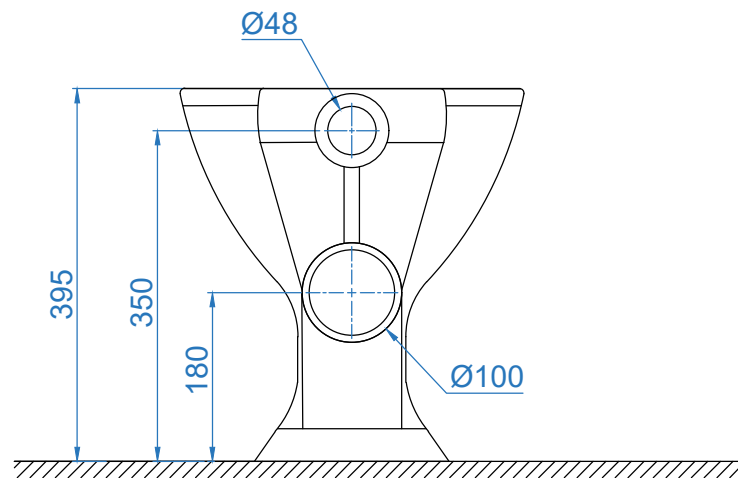

TOP VIEW

SIDE VIEW

BACK VIEW

<b>SOMANY</b> Bathware	ITEM CODE	
	ITEM TYPE	SMART EWC P-TRAP
<b>Somany Bathware</b> Corporate Office : F-36, Sector-6, Noida - 201301, Uttar Pradesh Website : <a href="http://www.somanyceramics.com">www.somanyceramics.com</a> E-mail : <a href="mailto:marketing@somanyceramics.com">marketing@somanyceramics.com</a> Customer Service : <a href="mailto:customer.support@somanyceramics.com">customer.support@somanyceramics.com</a> Toll free : 1800-1030-004	ITEM SIZE	360x560x395mm
	ALL DIMENSIONS ARE IN MM. (TOLERANCE ± 5 MM)	