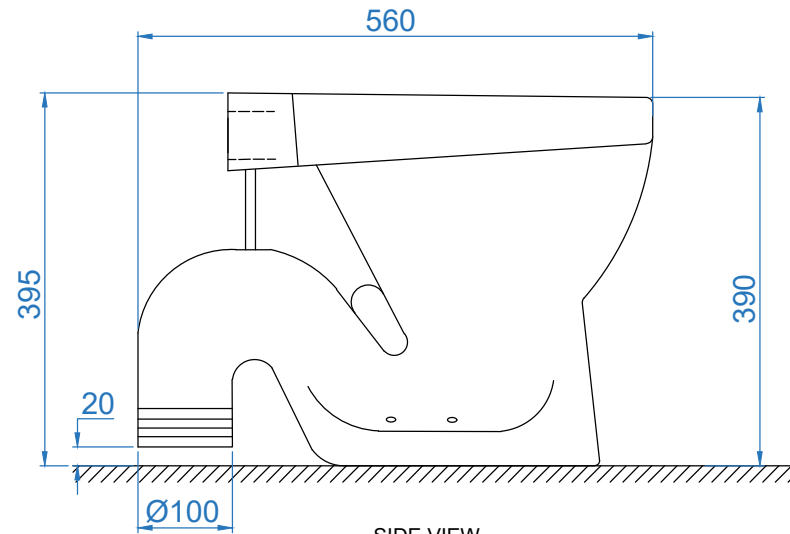

TOP VIEW

SIDE VIEW

BACK VIEW

	ITEM CODE	
	ITEM TYPE	SMART EWC S-TRAP
Somany Bathware Corporate Office : F-36, Sector-6, Noida - 201301, Uttar Pradesh Website : www.somanyceramics.com E-mail : marketing@somanyceramics.com Customer Service : customer.support@somanyceramics.com Toll free : 1800-1030-004	ITEM SIZE	360x560x395mm
	ALL DIMENSIONS ARE IN MM. (TOLERANCE ± 5 MM)	