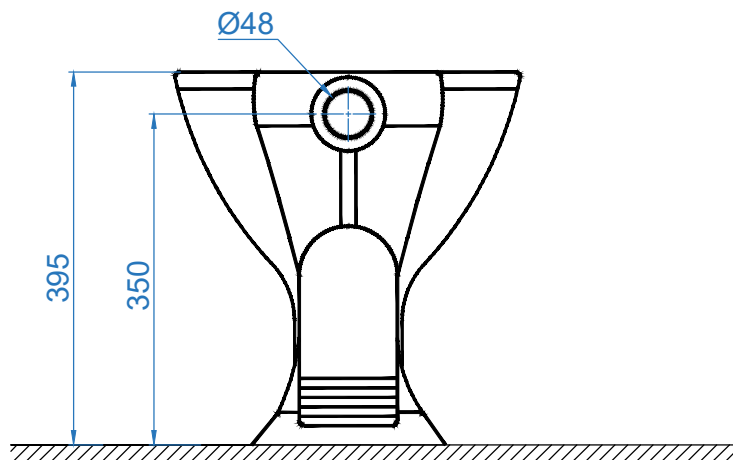

TOP VIEW

SIDE VIEW

BACK VIEW

	ITEM CODE	
	ITEM TYPE	SMART EWC S-TRAP
Somany Bathware Corporate Office : F-36, Sector-6, Noida - 201301, Uttar Pradesh Website : www.somanyceramics.com E-mail : marketing@somanyceramics.com Customer Service : customer.support@somanyceramics.com Toll free : 1800-1030-004	ITEM SIZE	360x560x395mm
	ALL DIMENSIONS ARE IN MM. (TOLERANCE ± 5 MM)	