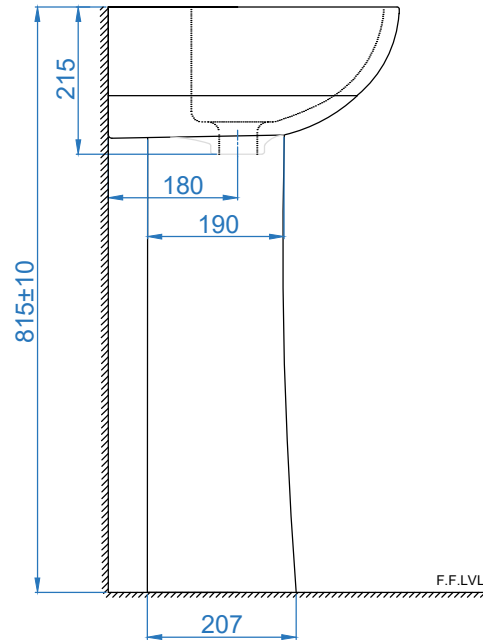

TOP VIEW

SIDE VIEW

BACK VIEW

**SOMANY**  
Bathware

**Somany Bathware**

Corporate Office : F-36, Sector-6, Noida - 201301, Uttar Pradesh  
 Website : [www.somanyceramics.com](http://www.somanyceramics.com)  
 E-mail : [marketing@somanyceramics.com](mailto:marketing@somanyceramics.com)  
 Customer Service : [customer.support@somanyceramics.com](mailto:customer.support@somanyceramics.com)  
 Toll free : 1800-1030-004

ITEM CODE

ITEM TYPE

ITEM SIZE

SMART WASH BASIN WITH FULL PEDESTAL

550x405x815mm

ALL DIMENSIONS ARE IN MM.  
(TOLERANCE ± 5 MM)