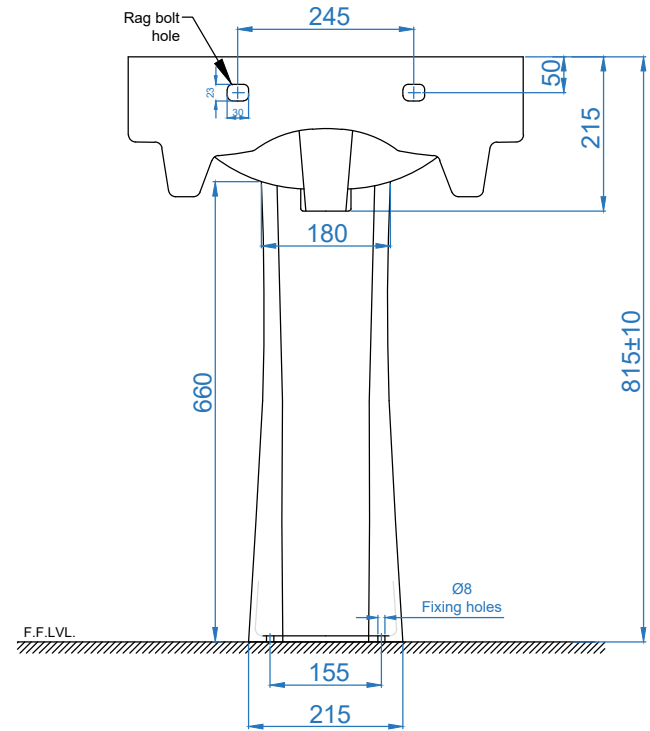

TOP VIEW

SIDE VIEW

BACK VIEW

**SOMANY**  
Bathware

**Somany Bathware**

Corporate Office : F-36, Sector-6, Noida - 201301, Uttar Pradesh  
 Website : [www.somanyceramics.com](http://www.somanyceramics.com)  
 E-mail : [marketing@somanyceramics.com](mailto:marketing@somanyceramics.com)  
 Customer Service : [customer.support@somanyceramics.com](mailto:customer.support@somanyceramics.com)  
 Toll free : 1800-1030-004

ITEM CODE

ITEM TYPE

ITEM SIZE

SMART WASH BASIN WITH FULL PEDESTAL

550x405x815mm

ALL DIMENSIONS ARE IN MM.  
(TOLERANCE ± 5 MM)