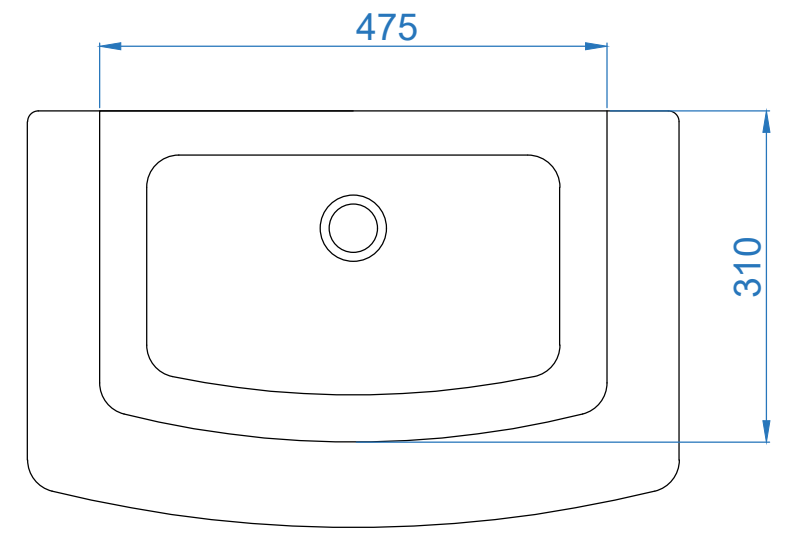

TOP VIEW

BOTTOM VIEW

SIDE VIEW

	ITEM CODE	
	ITEM TYPE	SPRIT ART WASH BASIN
Somany Bathware Corporate Office : F-36, Sector-6, Noida - 201301, Uttar Pradesh Website : www.somanyceramics.com E-mail : marketing@somanyceramics.com Customer Service : customer.support@somanyceramics.com Toll free : 1800-1030-004	ITEM SIZE	610x390x135mm
	ALL DIMENSIONS ARE IN MM. (TOLERANCE ± 5 MM)	