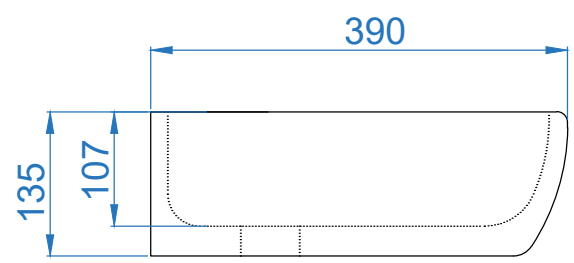

TOP VIEW

BOTTOM VIEW

SIDE VIEW

	ITEM CODE	
	ITEM TYPE	SPRIT ART WASH BASIN
Somany Bathware Corporate Office : F-36, Sector-6, Noida - 201301, Uttar Pradesh Website : www.somanyceramics.com E-mail : marketing@somanyceramics.com Customer Service : customer.support@somanyceramics.com Toll free : 1800-1030-004	ITEM SIZE	610x390x135mm
	ALL DIMENSIONS ARE IN MM. (TOLERANCE ± 5 MM)	