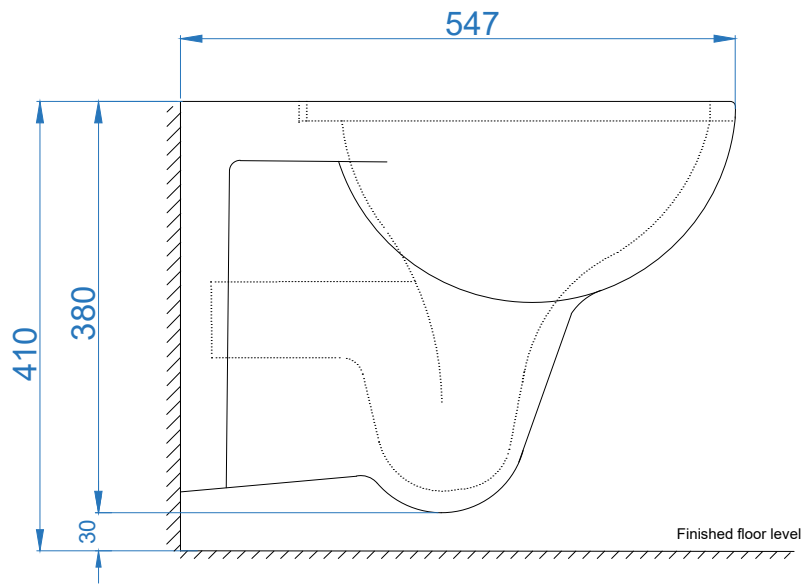

TOP VIEW

SIDE VIEW

BACK VIEW

	ITEM CODE	
	ITEM TYPE	STELLA WALL HUNG WC
Somany Bathware Corporate Office : F-36, Sector-6, Noida - 201301, Uttar Pradesh Website : www.somanyceramics.com E-mail : marketing@somanyceramics.com Customer Service : customer.support@somanyceramics.com Toll free : 1800-1030-004	ITEM SIZE	340x547x380mm
	ALL DIMENSIONS ARE IN MM. (TOLERANCE ± 5 MM)	