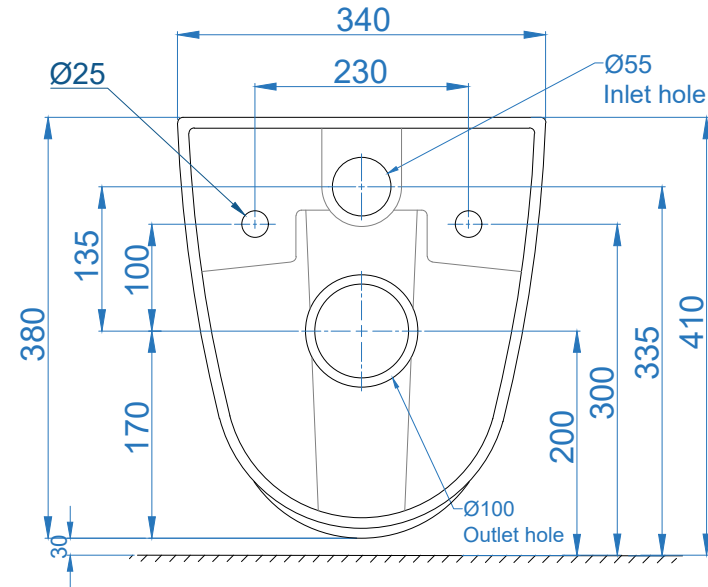

TOP VIEW

SIDE VIEW

BACK VIEW

	ITEM CODE	
	ITEM TYPE	STELLA WALL HUNG WC
Somany Bathware Corporate Office : F-36, Sector-6, Noida - 201301, Uttar Pradesh Website : www.somanyceramics.com E-mail : marketing@somanyceramics.com Customer Service : customer.support@somanyceramics.com Toll free : 1800-1030-004	ITEM SIZE	340x547x380mm
	ALL DIMENSIONS ARE IN MM. (TOLERANCE ± 5 MM)	