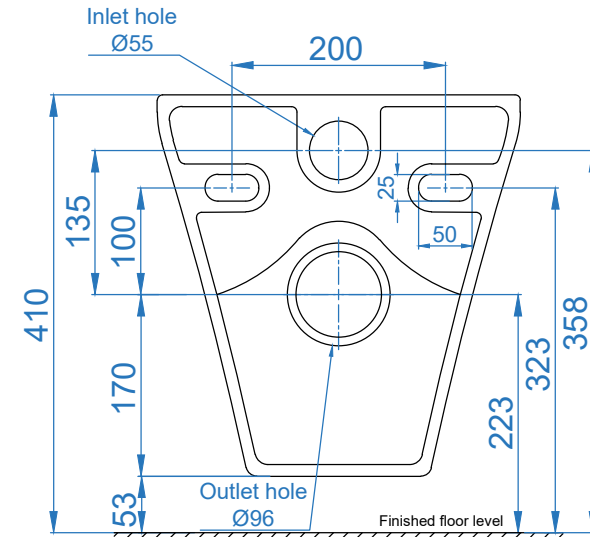

TOP VIEW

BACK VIEW

SIDE VIEW

 <p>Somany Bathware Corporate Office : F-36, Sector-6, Noida - 201301, Uttar Pradesh Website : www.somanyceramics.com E-mail : marketing@somanyceramics.com Customer Service : customer.support@somanyceramics.com Toll free : 1800-1030-004</p>	ITEM CODE	
	ITEM TYPE	STERLING WALL HUNG WC
	ITEM SIZE	340x510x357mm
	ALL DIMENSIONS ARE IN MM. (TOLERANCE ± 5 MM)	