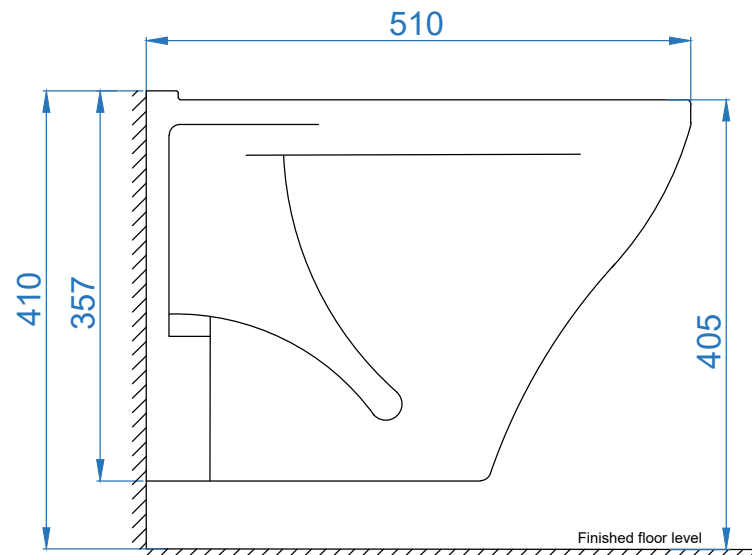

TOP VIEW

BACK VIEW

SIDE VIEW

 <p>Somany Bathware Corporate Office : F-36, Sector-6, Noida - 201301, Uttar Pradesh Website : www.somanyceramics.com E-mail : marketing@somanyceramics.com Customer Service : customer.support@somanyceramics.com Toll free : 1800-1030-004</p>	ITEM CODE	
	ITEM TYPE	STERLING WALL HUNG WC
	ITEM SIZE	340x510x357mm
	ALL DIMENSIONS ARE IN MM. (TOLERANCE ± 5 MM)	