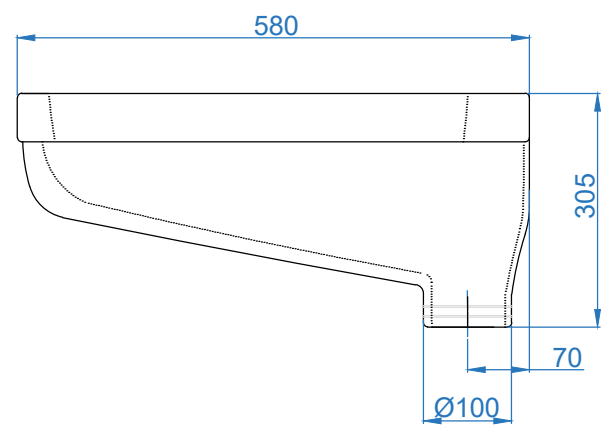

TOP VIEW

SIDE VIEW

BACK VIEW

	ITEM CODE	
	ITEM TYPE	Super orissa pan 520mm
Somany Bathware Corporate Office : F-36, Sector-6, Noida - 201301, Uttar Pradesh Website : www.somanyceramics.com E-mail : marketing@somanyceramics.com Customer Service : customer.support@somanyceramics.com Toll free : 1800-1030-004	ITEM SIZE	480x580x305mm
	ALL DIMENSIONS ARE IN MM. (TOLERANCE ± 5 MM)	