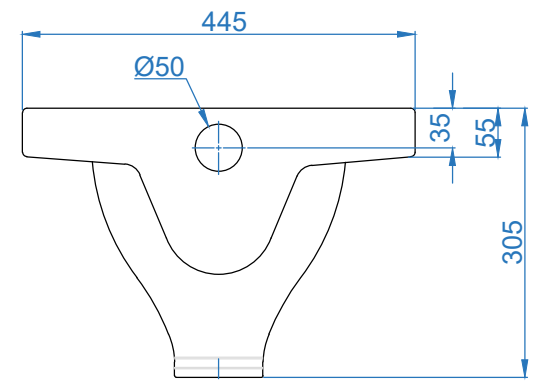

TOP VIEW

SIDE VIEW

BACK VIEW

	ITEM CODE	
	ITEM TYPE	Super orissa pan 520mm
Somany Bathware Corporate Office : F-36, Sector-6, Noida - 201301, Uttar Pradesh Website : www.somanyceramics.com E-mail : marketing@somanyceramics.com Customer Service : customer.support@somanyceramics.com Toll free : 1800-1030-004	ITEM SIZE	480x580x305mm
	ALL DIMENSIONS ARE IN MM. (TOLERANCE ± 5 MM)	