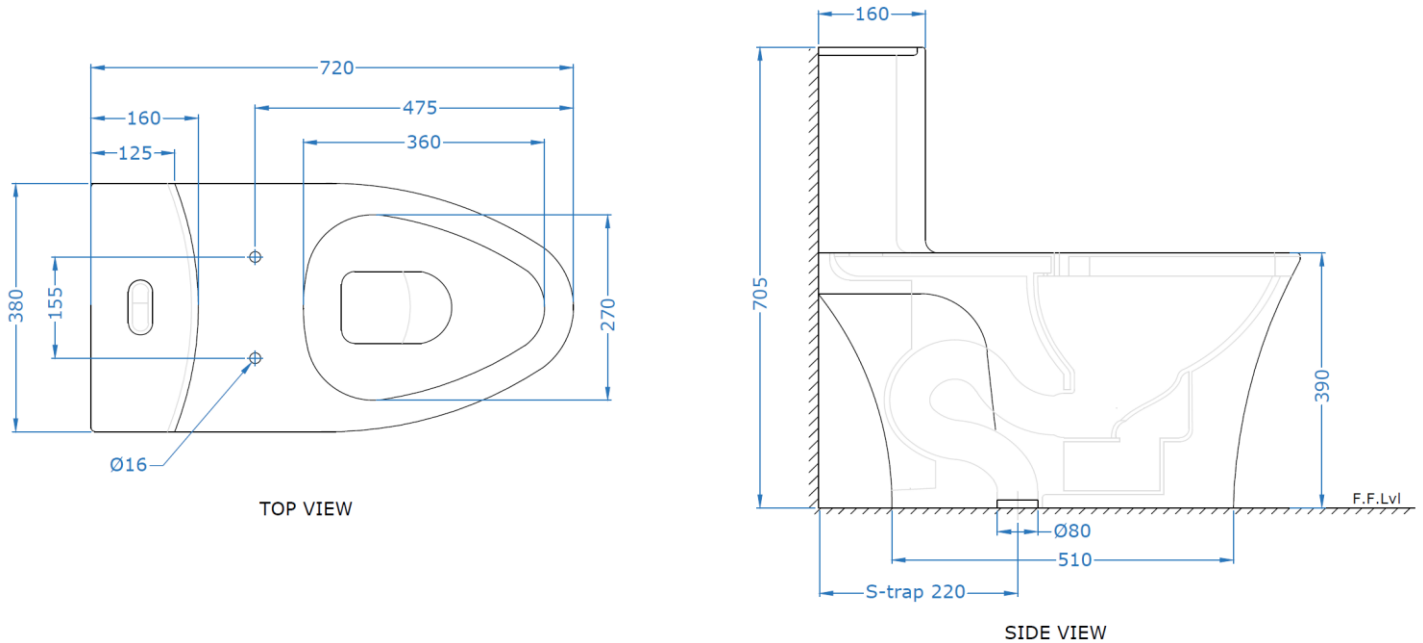

Product Images

Description	SWISS One Piece Toilet S-trap 220mm	
USP	Oval-shape, compact design, rimless, syphonic flushing, tornado flushing, dual flush 3/6 lpf, UF soft close with top fixing slim seat cover, large opening.	
Colour	White	
Technical details	External diameter of outlet hole $\varnothing 80$ mm	
	Horizontal distance between the wall line and the centre line of the waste outlet hole $\leq 220$ mm	
	Vertical Outlet	
	Material: Ceramic - Vitreous China	
Product Dimensions	380x720x705mm	
Product net weight	42.0kg(Approx)	
Product gross weight	48.0kg(Approx)	
Certifications	EN:14688:2015 All technical dimensions are in accordance to British standards and Bureau of Indian Standards	<b>CE</b>
Accessories provided	Seat cover, wax seal with fixing screw, flushing kit.	

Product Technical Drawing

DISCLAIMER: Our every effort has been made to ensure factual accuracy, the information presented subject to changes due to requirements in different sites, markets and/ or countries. All dimensions are in mm (Tolerance  $\pm 5$  MM). Somany reserves the right to make the necessary amendments at any time without prior notice.