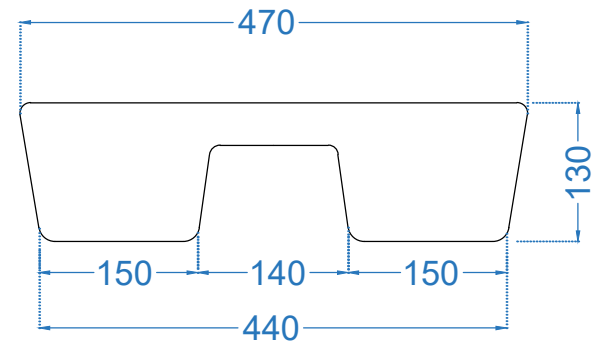

TOP VIEW

BACK VIEW

	ITEM CODE	
	ITEM TYPE	Soe Art basin
Somany Bathware Corporate Office : F-36, Sector-6, Noida - 201301, Uttar Pradesh Website : www.somanyceramics.com E-mail : marketing@somanyceramics.com Customer Service : customer.support@somanyceramics.com Toll free : 1800-1030-004	ITEM SIZE	470 x 360 x 130mm
	ALL DIMENSIONS ARE IN MM. (TOLERANCE ± 5 MM)	