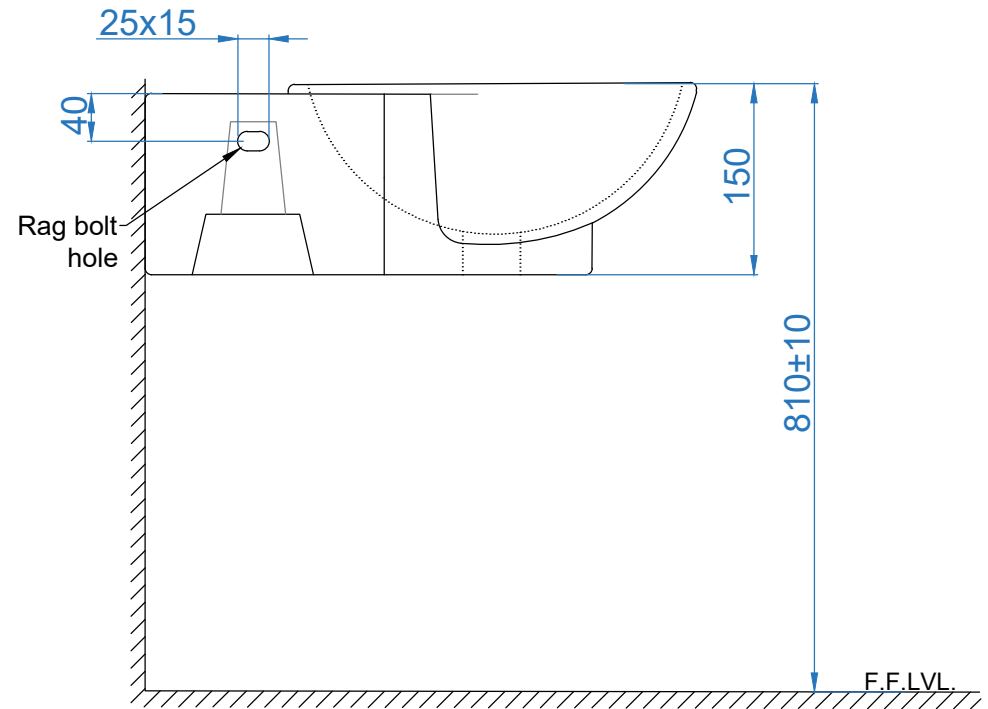

TOP VIEW

SIDE VIEW

	ITEM CODE	
	ITEM TYPE	TULIP CORNER WASH BASIN
Somany Bathware Corporate Office : F-36, Sector-6, Noida - 201301, Uttar Pradesh Website : www.somanyceramics.com E-mail : marketing@somanyceramics.com Customer Service : customer.support@somanyceramics.com Toll free : 1800-1030-004	ITEM SIZE	385x430x150mm
	ALL DIMENSIONS ARE IN MM. (TOLERANCE ± 5 MM)	