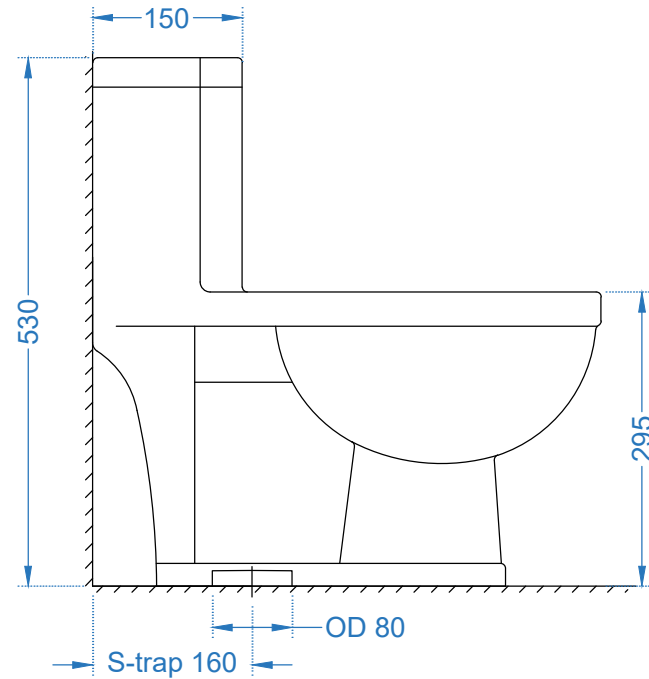

TOP VIEW

SIDE VIEW

	ITEM CODE	
	ITEM TYPE	Twinkle One Piece Toilet S-Trap
<b>Somany Bathware</b> Corporate Office : F-36, Sector-6, Noida - 201301, Uttar Pradesh Website : <a href="http://www.somanyceramics.com">www.somanyceramics.com</a> E-mail : <a href="mailto:marketing@somanyceramics.com">marketing@somanyceramics.com</a> Customer Service : <a href="mailto:customer.support@somanyceramics.com">customer.support@somanyceramics.com</a> Toll free : 1800-1030-004	ITEM SIZE	290x510x530mm
	ALL DIMENSIONS ARE IN MM. (TOLERANCE ± 5 MM)	