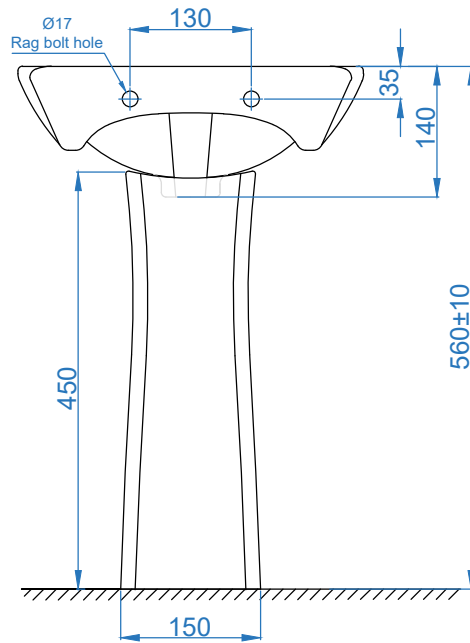

TOP VIEW

BACK VIEW

SIDE VIEW

**SOMANY**  
Bathware

**Somany Bathware**

Corporate Office : F-36, Sector-6, Noida - 201301, Uttar Pradesh  
 Website : [www.somanyceramics.com](http://www.somanyceramics.com)  
 E-mail : [marketing@somanyceramics.com](mailto:marketing@somanyceramics.com)  
 Customer Service : [customer.support@somanyceramics.com](mailto:customer.support@somanyceramics.com)  
 Toll free : 1800-1030-004

ITEM CODE

ITEM TYPE

ITEM SIZE

TWINKLE WASH BASIN  
WITH FULL PEDESTAL

370x300x560mm

ALL DIMENSIONS ARE IN MM.  
(TOLERANCE ± 5 MM)