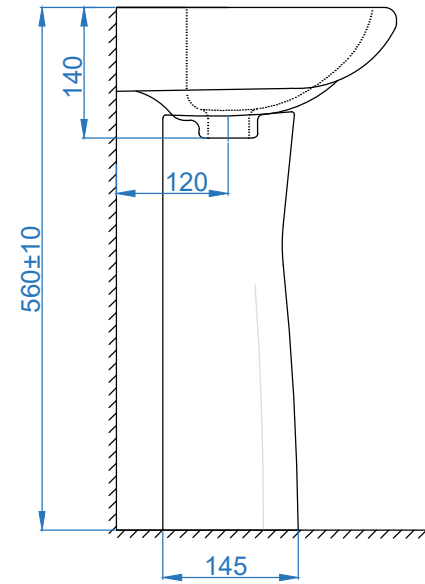

TOP VIEW

BACK VIEW

SIDE VIEW

**SOMANY**  
Bathware

**Somany Bathware**

Corporate Office : F-36, Sector-6, Noida - 201301, Uttar Pradesh  
 Website : [www.somanyceramics.com](http://www.somanyceramics.com)  
 E-mail : [marketing@somanyceramics.com](mailto:marketing@somanyceramics.com)  
 Customer Service : [customer.support@somanyceramics.com](mailto:customer.support@somanyceramics.com)  
 Toll free : 1800-1030-004

ITEM CODE

ITEM TYPE

ITEM SIZE

TWINKLE WASH BASIN  
WITH FULL PEDESTAL

370x300x560mm

ALL DIMENSIONS ARE IN MM.  
(TOLERANCE ± 5 MM)