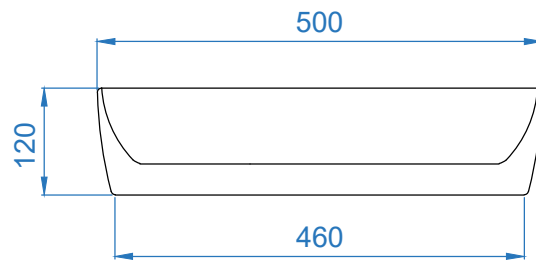

TOP VIEW

BOTTOM VIEW

FRONT VIEW

	ITEM CODE	
	ITEM TYPE	Tiffany Art Basin
<b>Somany Bathware</b> Corporate Office : F-36, Sector-6, Noida - 201301, Uttar Pradesh Website : <a href="http://www.somanyceramics.com">www.somanyceramics.com</a> E-mail : <a href="mailto:marketing@somanyceramics.com">marketing@somanyceramics.com</a> Customer Service : <a href="mailto:customer.support@somanyceramics.com">customer.support@somanyceramics.com</a> Toll free : 1800-1030-004	ITEM SIZE	500x 380x 120
	ALL DIMENSIONS ARE IN MM. (TOLERANCE ± 5 MM)	