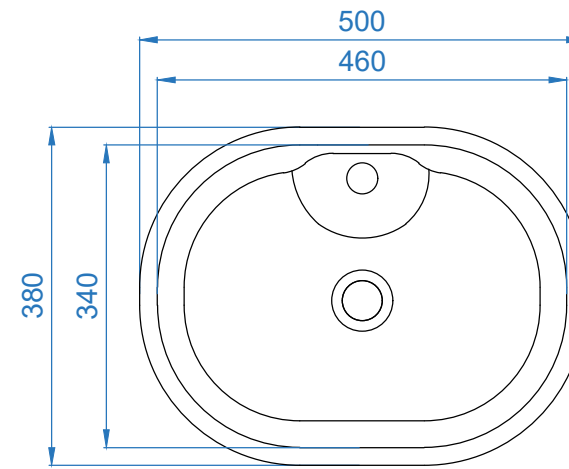

TOP VIEW

BOTTOM VIEW

FRONT VIEW

	ITEM CODE	
	ITEM TYPE	Tiffany Art Basin
<b>Somany Bathware</b> Corporate Office : F-36, Sector-6, Noida - 201301, Uttar Pradesh Website : <a href="http://www.somanyceramics.com">www.somanyceramics.com</a> E-mail : <a href="mailto:marketing@somanyceramics.com">marketing@somanyceramics.com</a> Customer Service : <a href="mailto:customer.support@somanyceramics.com">customer.support@somanyceramics.com</a> Toll free : 1800-1030-004	ITEM SIZE	500x 380x 120
	ALL DIMENSIONS ARE IN MM. (TOLERANCE ± 5 MM)	