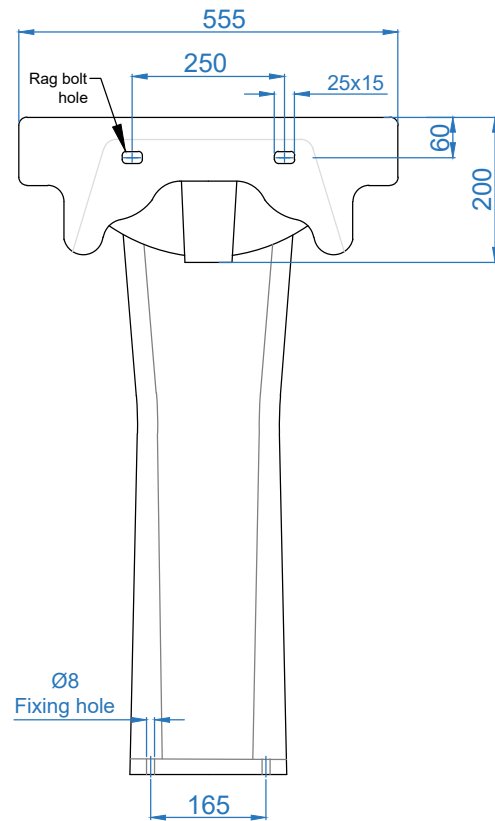

TOP VIEW

BACK VIEW

SIDE VIEW

**SOMANY**  
Bathware

**Somany Bathware**

Corporate Office : F-36, Sector-6, Noida - 201301, Uttar Pradesh  
 Website : [www.somanyceramics.com](http://www.somanyceramics.com)  
 E-mail : [marketing@somanyceramics.com](mailto:marketing@somanyceramics.com)  
 Customer Service : [customer.support@somanyceramics.com](mailto:customer.support@somanyceramics.com)  
 Toll free : 1800-1030-004

ITEM CODE

ITEM TYPE

ITEM SIZE

UNIEK WASH BASIN  
WITH FULL PEDESTAL

555x400x880mm

ALL DIMENSIONS ARE IN MM.  
(TOLERANCE ± 5 MM)