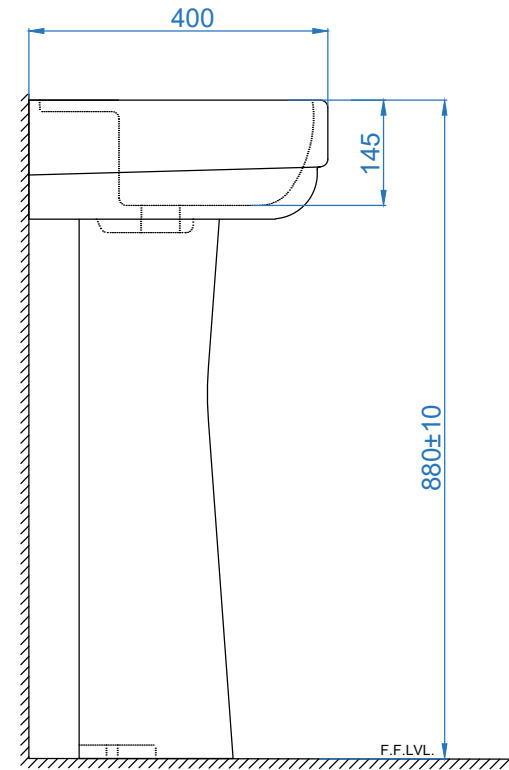

TOP VIEW

BACK VIEW

SIDE VIEW

**SOMANY**  
Bathware

**Somany Bathware**

Corporate Office : F-36, Sector-6, Noida - 201301, Uttar Pradesh  
 Website : [www.somanyceramics.com](http://www.somanyceramics.com)  
 E-mail : [marketing@somanyceramics.com](mailto:marketing@somanyceramics.com)  
 Customer Service : [customer.support@somanyceramics.com](mailto:customer.support@somanyceramics.com)  
 Toll free : 1800-1030-004

ITEM CODE

ITEM TYPE

ITEM SIZE

UNIEK WASH BASIN  
WITH FULL PEDESTAL

555x400x880mm

ALL DIMENSIONS ARE IN MM.  
(TOLERANCE ± 5 MM)