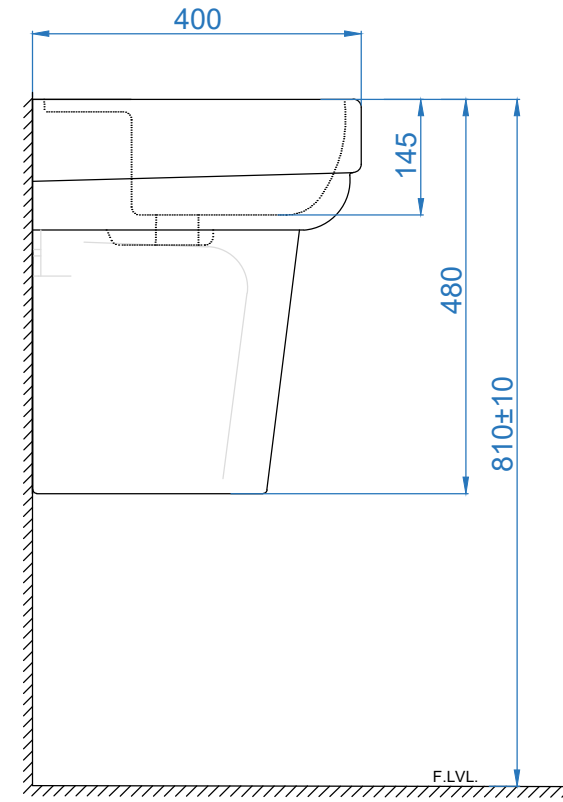

TOP VIEW

SIDE VIEW

BACK VIEW

	ITEM CODE	
	ITEM TYPE	UNIEK WASH BASIN WITH HALF PEDESTAL
Somany Bathware Corporate Office : F-36, Sector-6, Noida - 201301, Uttar Pradesh Website : www.somanyceramics.com E-mail : marketing@somanyceramics.com Customer Service : customer.support@somanyceramics.com Toll free : 1800-1030-004	ITEM SIZE	555x400x480mm
	ALL DIMENSIONS ARE IN MM. (TOLERANCE ± 5 MM)	