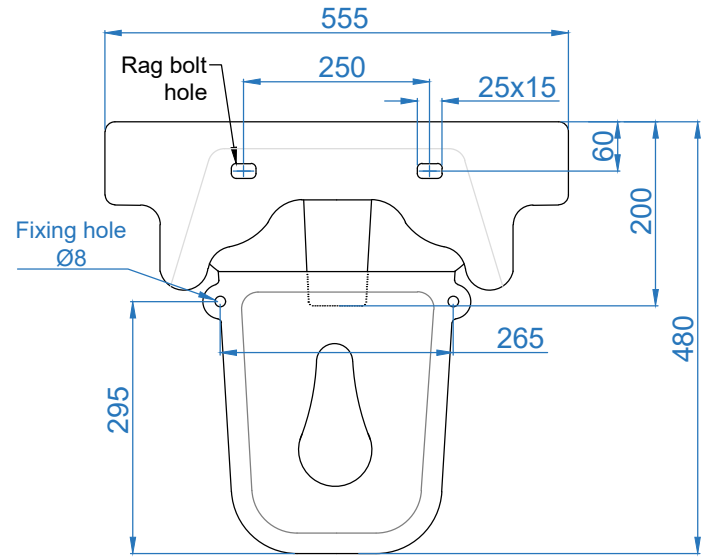

TOP VIEW

SIDE VIEW

BACK VIEW

	ITEM CODE	
	ITEM TYPE	UNIEK WASH BASIN WITH HALF PEDESTAL
Somany Bathware Corporate Office : F-36, Sector-6, Noida - 201301, Uttar Pradesh Website : www.somanyceramics.com E-mail : marketing@somanyceramics.com Customer Service : customer.support@somanyceramics.com Toll free : 1800-1030-004	ITEM SIZE	555x400x480mm
	ALL DIMENSIONS ARE IN MM. (TOLERANCE ± 5 MM)	