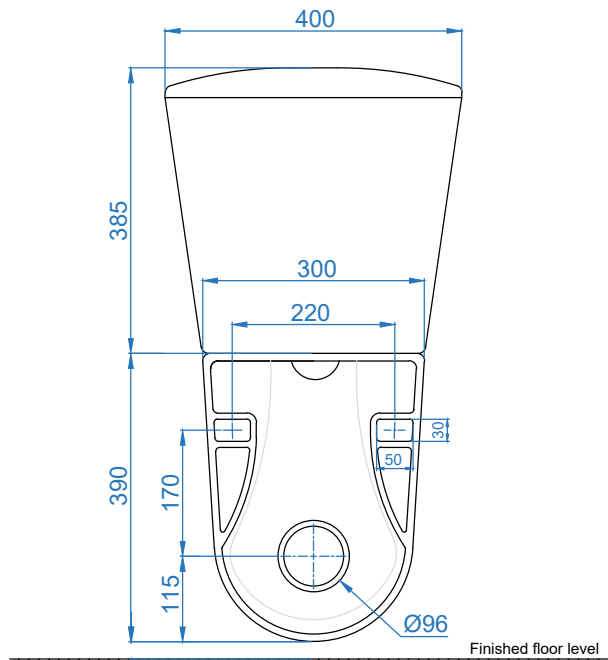

TOP VIEW

BACK VIEW

SIDE VIEW

**SOMANY**  
Bathware

**Somany Bathware**

Corporate Office : F-36, Sector-6, Noida - 201301, Uttar Pradesh  
 Website : [www.somanyceramics.com](http://www.somanyceramics.com)  
 E-mail : [marketing@somanyceramics.com](mailto:marketing@somanyceramics.com)  
 Customer Service : [customer.support@somanyceramics.com](mailto:customer.support@somanyceramics.com)  
 Toll free : 1800-1030-004

ITEM CODE

ITEM TYPE

ITEM SIZE

UNIEK EXTENDED WALL HUNG WC

400x650x775mm

ALL DIMENSIONS ARE IN MM.  
(TOLERANCE ± 5 MM)