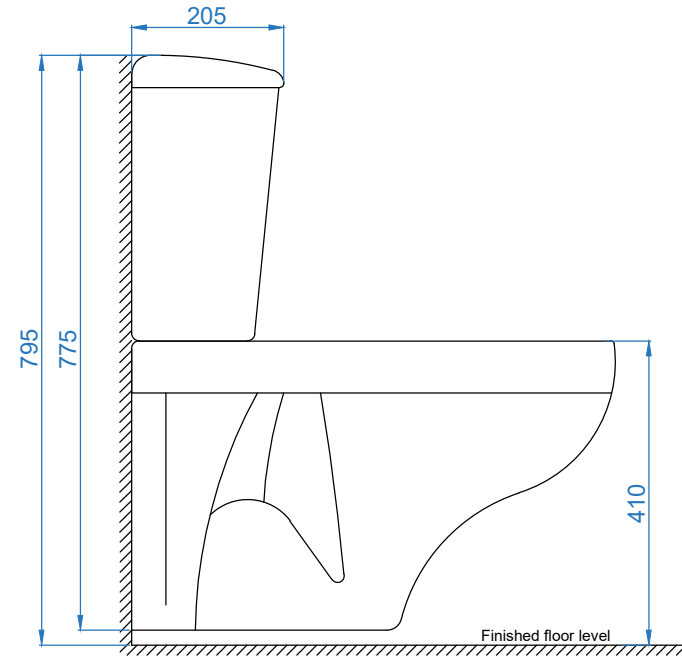

TOP VIEW

BACK VIEW

SIDE VIEW

**SOMANY**  
Bathware

**Somany Bathware**

Corporate Office : F-36, Sector-6, Noida - 201301, Uttar Pradesh  
 Website : [www.somanyceramics.com](http://www.somanyceramics.com)  
 E-mail : [marketing@somanyceramics.com](mailto:marketing@somanyceramics.com)  
 Customer Service : [customer.support@somanyceramics.com](mailto:customer.support@somanyceramics.com)  
 Toll free : 1800-1030-004

ITEM CODE

ITEM TYPE

ITEM SIZE

UNIEK EXTENDED WALL HUNG WC

400x650x775mm

ALL DIMENSIONS ARE IN MM.  
(TOLERANCE ± 5 MM)