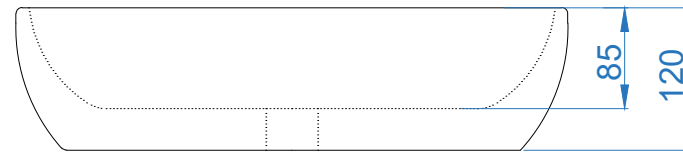

TOP VIEW

FRONT VIEW

	ITEM CODE	
	ITEM TYPE	VELLASIO ART BASIN
Somany Bathware Corporate Office : F-36, Sector-6, Noida - 201301, Uttar Pradesh Website : www.somanyceramics.com E-mail : marketing@somanyceramics.com Customer Service : customer.support@somanyceramics.com Toll free : 1800-1030-004	ITEM SIZE	465x375x120mm
	ALL DIMENSIONS ARE IN MM. (TOLERANCE ± 5 MM)	